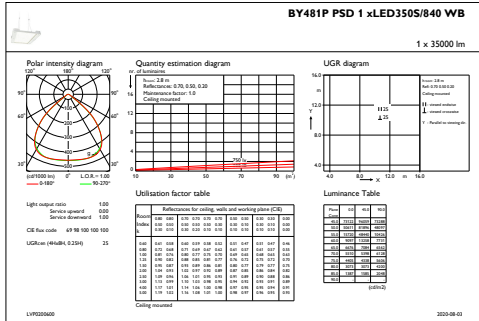

### Product Data

Full product code	871869940793300
Order product name	BY481P LED350S/840 PSD WB PC SI
EAN/UPC – product	8718699407933
Order code	40793300
SAP numerator – quantity per pack	1
SAP numerator – packs per outer box	1
Material no. (12 NC)	910500465599
SAP net weight (piece)	11.000 kg

## Dimensional drawing

GentleSpace gen3 BY480P-BY483P

Photometric data

IFGU1\_BY481PPSD1xLED350S840WB

OFPC1\_BY481PPSD1xLED350S840WB