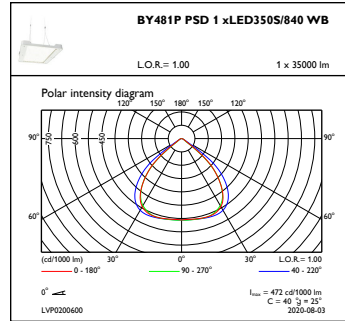

### Mechanical and Housing

Housing material	Aluminum
Reflector material	-
Optic material	Polycarbonate
Optical cover/lens material	Polycarbonate
Fixation material	Steel
Optical cover/lens finish	Clear
Overall length	600 mm
Overall width	490 mm
Overall height	85 mm
Colour	Silver RAL 9006
Dimensions (height x width x depth)	85 x 490 x 600 mm (3.3 x 19.3 x 23.6 in)

### Initial Performance (IEC Compliant)

Initial luminous flux (system flux)	35000 lm
-------------------------------------	----------

Luminous flux tolerance	+/-10%
Initial LED luminaire efficacy	148 lm/W
Init. Corr. Colour Temperature	4000 K
Init. colour rendering index	>80
Initial chromaticity	(0.38, 0.38) SDCM <3
Initial input power	230 W
Power consumption tolerance	+/-10%

### Product Data

Full product code	871869940793300
Order product name	BY481P LED350S/840 PSD WB PC SI
EAN/UPC – product	8718699407933
Order code	40793300
SAP numerator – quantity per pack	1
SAP numerator – packs per outer box	1
Material no. (12 NC)	910500465599
SAP net weight (piece)	11.000 kg

## Dimensional drawing

GentleSpace gen3 BY480P-BY483P

Photometric data

IFGU1\_BY481PPSD1xLED350S840WB

OFPC1\_BY481PPSD1xLED350S840WB