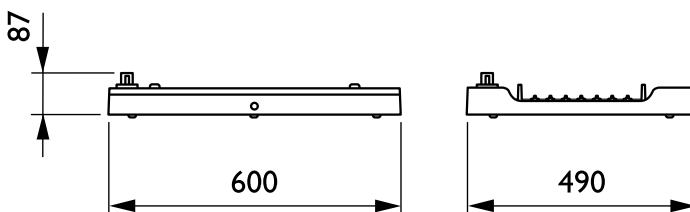

Approval and Application

Ingress protection code	IP65 [Dust penetration-protected, jet-proof]
Mech. impact protection code	IK08 [5 J vandal-protected]

Initial Performance (IEC Compliant)

Initial luminous flux (system flux)	35000 lm

Luminous flux tolerance	+/-10%
Initial LED luminaire efficacy	148 lm/W
Init. Corr. Colour Temperature	4000 K
Init. colour rendering index	>80
Initial chromaticity	(0.38, 0.38) SDCM <3
Initial input power	230 W
Power consumption tolerance	+/-10%

Over Time Performance (IEC Compliant)

Control gear failure rate at median useful life 50,000 h	5 %
Control gear failure rate at median useful life 100,000 h	10 %
Lumen maintenance at median useful life* 50,000 h	L90
Lumen maintenance at median useful life* 100,000 h	L80

Application Conditions

Ambient temperature range	-30 to +45 °C
Performance ambient temperature Tq	45 °C
Maximum dimming level	10%
Suitable for random switching	No

Product Data

Full product code	871869940793300
Order product name	BY481P LED350S/840 PSD WB PC SI
EAN/UPC – product	8718699407933
Order code	40793300
SAP numerator – quantity per pack	1
SAP numerator – packs per outer box	1
Material no. (12 NC)	910500465599
SAP net weight (piece)	11.000 kg

Dimensional drawing

GentleSpace gen3 BY480P-BY483P