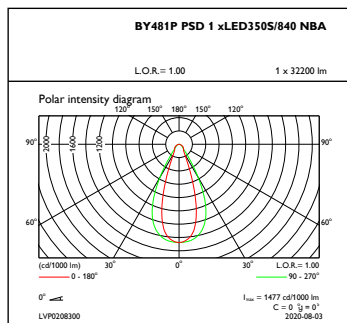

Photometric data

OFPC1_BY481PPSD1xLED350S840NBA