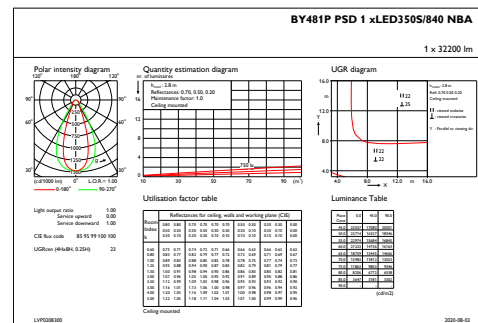

IFGU1_BY481PPSD1xLED350S840NBA