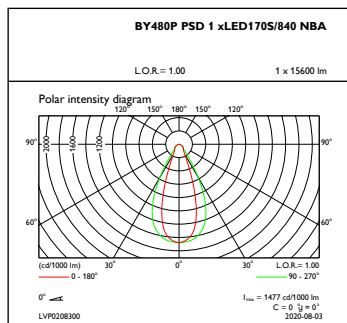

Photometric data

OFPC1_BY480PPSD1xLED170S840NBA