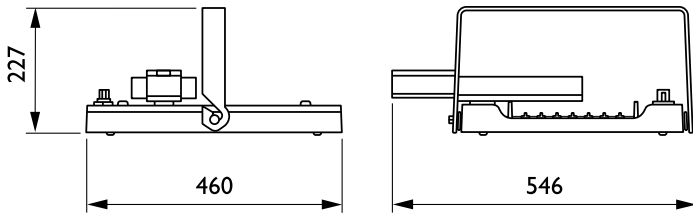

GentleSpace Gen3

Dimensional drawing

GentleSpace gen3 BY480P-BY483P