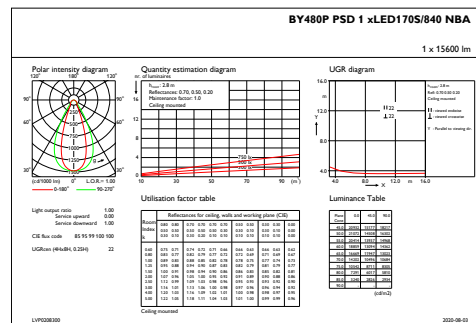

IFGU1_BY480PPSD1xLED170S840NBA