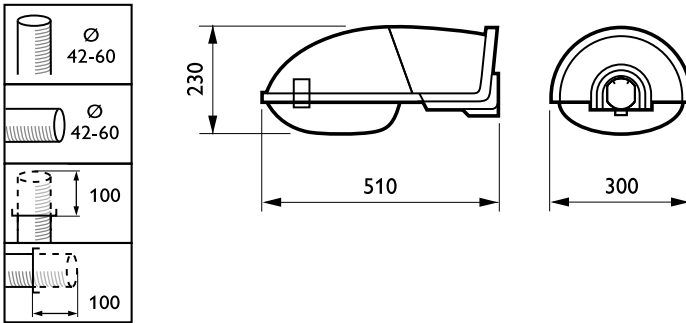

Malaga SGS101

Mech. impact protection code	IK08 [5 J vandal-protected]
Product Data	
Full product code	871155926917700
Order product name	SGS101 SON-I-70W II MR-AS 42/60
EAN/UPC – product	8711559269177
Order code	26917700

SAP numerator – quantity per pack	1
SAP numerator – packs per outer box	1
Material no. (12 NC)	910925816712
SAP net weight (piece)	3.800 kg

Dimensional drawing

SGS101