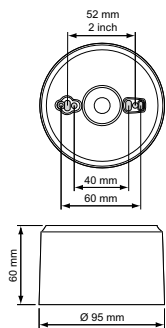

OccuSwitch DALI

LRH2070/00 Surface Box

Ceiling mounting box OccuSwitch DALI

Product data

Product Data	
Full product code	871155973252799
Order product name	LRH2070/00 SURFACE BOX
EAN/UPC – product	8711559732527
Order code	73252799
Numerator – quantity per pack	1

SAP numerator – packs per outer box	42
Material no. (12 NC)	913700333903
Net Weight (Piece)	0.055 kg

Dimensional drawing

LRH2070/00 SURFACE BOX