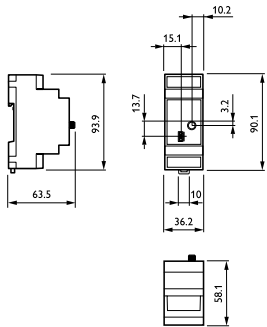

### Product data

Product Data		SAP numerator – packs per outer box	
Full product code	871829154744000	SAP numerator – packs per outer box	1
Order product name	LCN7310/00 Starsense Wireless SC RF mod.	Material no. (12 NC)	913700342404
EAN/UPC – product	8718291547440	Net Weight (Piece)	52.430 g
Order code	54744000		
Numerator – quantity per pack	1		

## Dimensional drawing

Starsense Wireless