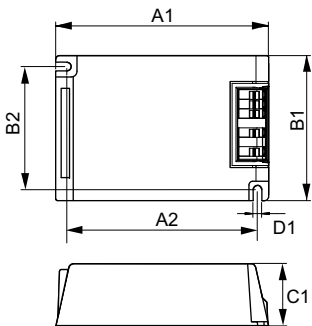

PrimaVision Compact for CDM

Approval and Application

Active temperature protection	Yes
EMI 9 kHz ... 300 MHz	CISPR 15 ed 7.2
Safety standard	EN 61347-2-12
Quality standard	ISO 9000:2000
Environmental standard	ISO 14001
Harmonic current emission standard	EN 61000-3-2
EMC immunity standard	EN 61547
Vibration standard	IEC68-2-6 F c
Bumps standard	IEC 68-2-29 Eb
Humidity standard	IEC 928-13
Approval marks	CE marking ENEC certificate
Humming and noise level	37 dB(A)

Product Data

Full product code	872790085974400
Order product name	HID-PV C 70 /S CDM 220-240V 50/60Hz NG
EAN/UPC – product	8711500881694
Order code	85974400
SAP numerator – quantity per pack	1
SAP numerator – packs per outer box	12
Material no. (12 NC)	913700652966
SAP net weight (piece)	0.216 kg

Dimensional drawing

HID-PV C 70 /S CDM 220-240V 50/60Hz NG

Product

HID-PV C 70 /S CDM 220-240V 50/60Hz NG