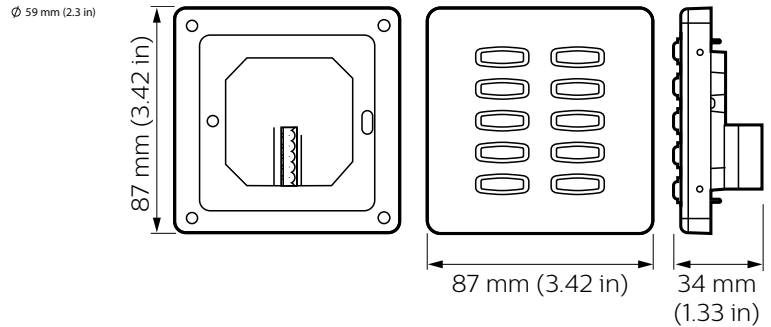

Dynalite User Interfaces