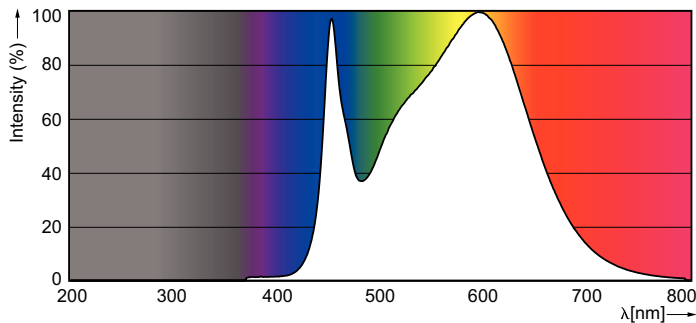

LED Lamps, LEDtubes, MASTER LEDtube 1200mm 13W 6500K G5 I

LED Lamps, LEDtubes, MASTER LEDtube 1200mm 13W 6500K G5 I