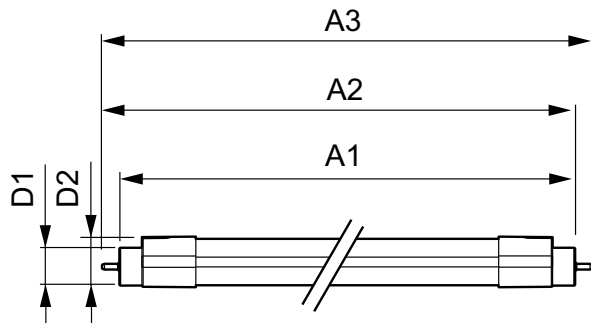

Product data

General Information	
Cap base	G5 [G5]
Nominal lifetime (nom.)	40000 h
Switching cycle	50000X
Light Technical	
Colour code	865 [CCT of 6,500 K]
Beam Angle (Nom)	160 °
Luminous flux (nom.)	1600 lm
Correlated colour temperature (nom.)	6500 K
Colour consistency	<6
Color rendering index (nom.)	83
LLMF at end of nominal lifetime (nom.)	70 %
Operating and Electrical	
Input frequency	50 to 60 Hz
Power (Rated) (Nom)	13 W
Starting time (nom.)	0.5 s
Warm-up time to 60% light (nom.)	0.5 s
Power factor (nom.)	0.9

Voltage (Nom)	33 V
Temperature	
T ambient (max.)	45 °C
T ambient (min.)	-20 °C
T storage (max.)	65 °C
T storage (min.)	-40 °C
T-Case maximum (nom.)	50 °C
Controls and Dimming	
Dimmable	No
Mechanical and Housing	
Product length	1200 mm
Approval and Application	
Energy efficiency label (EEL)	A+
Energy-saving product	Yes
Suitable for accent lighting	No

Essential LED tubes T5 Mains

Approval marks	RoHS compliance KEMA Keur certificate CE marking
Energy Consumption kWh/1000 h	15 kWh
Product Data	
Full product code	694793910875600
Order product name	MASTER LEDtube 1200mm 13W865 G5 I
EAN/UPC – product	6947939108756

Order code	10875600
Numerator – quantity per pack	1
Numerator – packs per outer box	20
Material no. (12NC)	929001131210
Net weight (piece)	0.155 kg

Dimensional drawing

TLED T5 1200mm 13W DC 400mA 33V 6500K