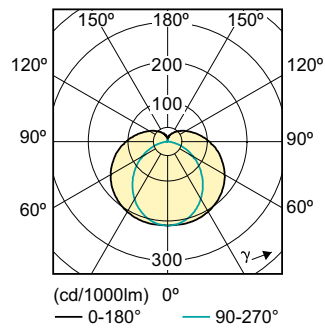

Product data

General Information	
Cap base	G5 [G5]
Nominal lifetime (nom.)	40000 h
Switching cycle	50000X
Light Technical	
Colour code	865 [CCT of 6,500 K]
Beam Angle (Nom)	160 °
Luminous flux (nom.)	1600 lm
Correlated colour temperature (nom.)	6500 K
Colour consistency	<6
Color rendering index (nom.)	83
LLMF at end of nominal lifetime (nom.)	70 %
Operating and Electrical	
Input frequency	50 to 60 Hz
Power (Rated) (Nom)	13 W
Starting time (nom.)	0.5 s
Warm-up time to 60% light (nom.)	0.5 s
Power factor (nom.)	0.9

Order code	10875600
Numerator – quantity per pack	1
Numerator – packs per outer box	20
Material no. (12NC)	929001131210
Net weight (piece)	0.155 kg

Dimensional drawing

TLED T5 1200mm 13W DC 400mA 33V 6500K

Product	D1	D2	A1	A2	A3
MASTER LEDtube 1200mm 13W865 G5 I	15.8 mm	21.0 mm	1148.0 mm	1155.0 mm	1162.0 mm

Photometric data

LED Lamps, LEDtubes, MASTER LEDtube 1200mm 13W 6500K G5 I

LED Lamps, LEDtubes, MASTER LEDtube 1200mm 13W 6500K G5 I