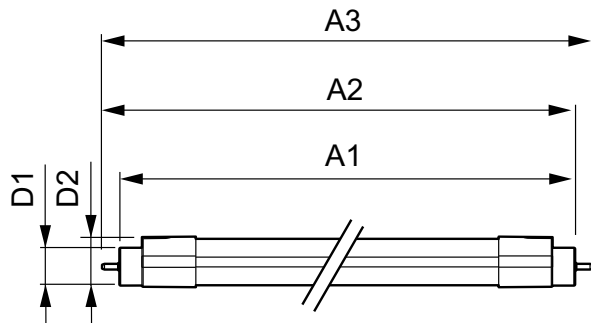

Product data

General Information	
Cap base	G5 [G5]
Nominal lifetime (nom.)	40000 h
Switching cycle	50000X
Light Technical	
Colour code	865 [CCT of 6,500 K]
Beam Angle (Nom)	160 °
Luminous flux (nom.)	800 lm
Correlated colour temperature (nom.)	6500 K
Colour consistency	<6
Color rendering index (nom.)	83
LLMF at end of nominal lifetime (nom.)	70 %
Operating and Electrical	
Input frequency	50 to 60 Hz
Power (Rated) (Nom)	7.5 W
Starting time (nom.)	0.5 s
Warm-up time to 60% light (nom.)	0.5 s
Power factor (nom.)	0.9

Essential LED tubes T5 Mains

Approval marks	RoHS compliance KEMA Keur certificate CE marking
Energy Consumption kWh/1000 h	9 kWh
Product Data	
Full product code	694793910976000
Order product name	MASTER LEDtube 600mm 7.5W865 G5 I
EAN/UPC – product	6947939109760

Order code	10976000
Numerator – quantity per pack	1
Numerator – packs per outer box	20
Material no. (12NC)	929001155010
Net weight (piece)	0.076 kg

Dimensional drawing

TLED T5 19V 7.5W-14W 800lm160D 6500K G5

Product	D1	D2	A1	A2	A3
MASTER LEDtube 600mm 7.5W865 G5 I	15.8 mm	21.0 mm	548.0 mm	555.0 mm	562.0 mm

Photometric data

LED Lamps, LEDtubes, MASTER LEDtube 600mm 7.5W 6500K G5 I

LED Lamps, LEDtubes, MASTER LEDtube 600mm 7.5W 6500K G5 I