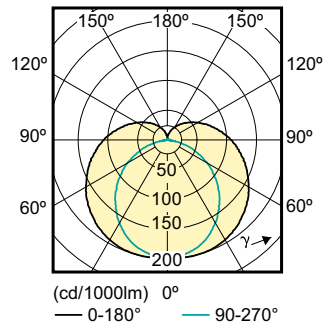

Product data

General Information	
Cap base	G5 [G5]
Nominal lifetime (nom.)	40000 h
Switching cycle	50000X
Light Technical	
Colour code	865 [CCT of 6,500 K]
Beam Angle (Nom)	160 °
Luminous flux (nom.)	800 lm
Correlated colour temperature (nom.)	6500 K
Colour consistency	<6
Color rendering index (nom.)	83
LLMF at end of nominal lifetime (nom.)	70 %
Operating and Electrical	
Input frequency	50 to 60 Hz
Power (Rated) (Nom)	7.5 W
Starting time (nom.)	0.5 s
Warm-up time to 60% light (nom.)	0.5 s
Power factor (nom.)	0.9

Order code	10976000
Numerator – quantity per pack	1
Numerator – packs per outer box	20
Material no. (12NC)	929001155010
Net weight (piece)	0.076 kg

Dimensional drawing

TLED T5 19V 7.5W-14W 800lm160D 6500K G5

Product	D1	D2	A1	A2	A3
MASTER LEDtube 600mm 7.5W865 G5 I	15.8 mm	21.0 mm	548.0 mm	555.0 mm	562.0 mm

Photometric data

LED Lamps, LEDtubes, MASTER LEDtube 600mm 7.5W 6500K G5 I

LED Lamps, LEDtubes, MASTER LEDtube 600mm 7.5W 6500K G5 I