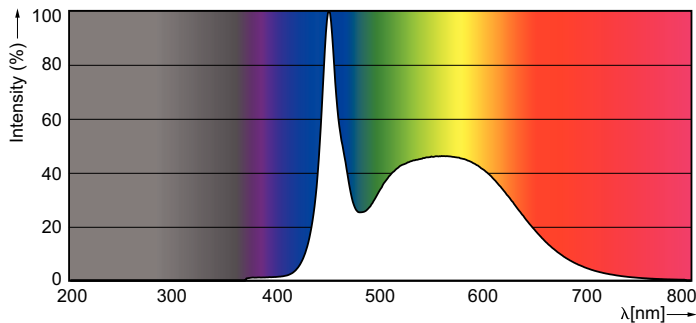

Product data

General Information	
Cap base	G5 [G5]
Nominal lifetime (nom.)	40000 h
Switching cycle	50000X
Light Technical	
Colour code	865 [CCT of 6,500 K]
Beam Angle (Nom)	160 °
Luminous flux (nom.)	800 lm
Correlated colour temperature (nom.)	6500 K
Colour consistency	<6
Color rendering index (nom.)	83
LLMF at end of nominal lifetime (nom.)	70 %
Operating and Electrical	
Input frequency	50 to 60 Hz
Power (Rated) (Nom)	7.5 W
Starting time (nom.)	0.5 s
Warm-up time to 60% light (nom.)	0.5 s
Power factor (nom.)	0.9

Product	D1	D2	A1	A2	A3
MASTER LEDtube 600mm 7.5W865 G5 I	15.8 mm	21.0 mm	548.0 mm	555.0 mm	562.0 mm

Photometric data

LED Lamps, LEDtubes, MASTER LEDtube 600mm 7.5W 6500K G5 I

LED Lamps, LEDtubes, MASTER LEDtube 600mm 7.5W 6500K G5 I