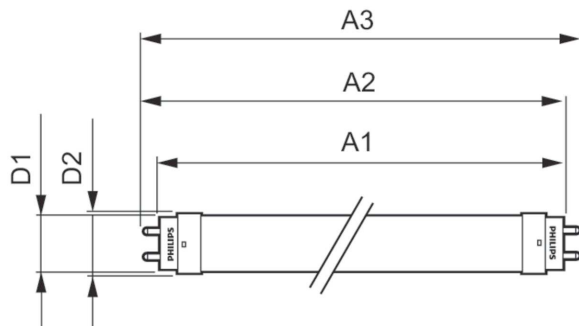

Ecofit Ledtubes T8

Energy consumption kWh/1,000 hours	16 kWh
Product Data	
Full product code	871869652501200
Order product name	LEDtube 1200mm 16W 740 T8 AP C G
EAN/UPC – product	8718696525012
Order code	52501200

Numerator – quantity per pack	1
SAP numerator – packs per outer box	10
Material no. (12 NC)	929001184508
Net Weight (Piece)	0.210 kg

Dimensional drawing

TLED 1200mm 4ft T8 16W-36W 4000K G13 ND

Product	D1	D2	A1	A2	A3	C	D
LEDtube 1200mm	25.68	28 mm	1198	1205	1212	1212	27.8
16W 740 T8 AP C G	mm		mm	mm	mm	mm	mm