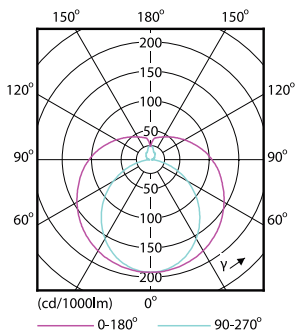

### Product data

General Information		Power factor (nom.)	
Cap base	G13 [ Medium Bi-Pin Fluorescent]		0.5
EU RoHS compliant	Yes	Voltage (Nom)	220–240 V
Nominal lifetime (nom.)	15000 h	<b>Temperature</b>	
Switching cycle	50,000X	T-ambient (max.)	45 °C
<b>Light Technical</b>		T-ambient (min.)	-20 °C
Colour Code	740 [ CCT of 4,000 K]	T storage (max.)	65 °C
Beam Angle (Nom)	240 °	T storage (min.)	-40 °C
Luminous flux (nom.)	1600 lm	T-Case maximum (nom.)	60 °C
Colour designation	Cool White (CW)	<b>Controls and Dimming</b>	
Correlated Colour Temperature (Nom)	4000 K	Dimmable	No
Luminous efficacy (rated) (nom.)	100.00 lm/W	<b>Mechanical and Housing</b>	
Colour consistency	<7	Product length	1200 mm
Colour rendering index (nom.)	73	<b>Approval and Application</b>	
LLMF at end of nominal lifetime (nom.)	70 %	Energy efficiency label (EEL)	A+
<b>Operating and Electrical</b>		Energy-saving product	Yes
Input frequency	50 to 60 Hz	Suitable for accent lighting	No
Power (Rated) (Nom)	16 W	Approval marks	RoHS compliance KEMA Keur certificate
Starting time (nom.)	0.5 s		
Warm-up time to 60% light (nom.)	0.5 s		

## Photometric data

LEDtube 600mm 8W 740 T8 CN I G

LEDtube 1200mm 16W 740 T8 CN I G

LEDtube 1200mm 16W G13 T8 740 1600lm AP C G