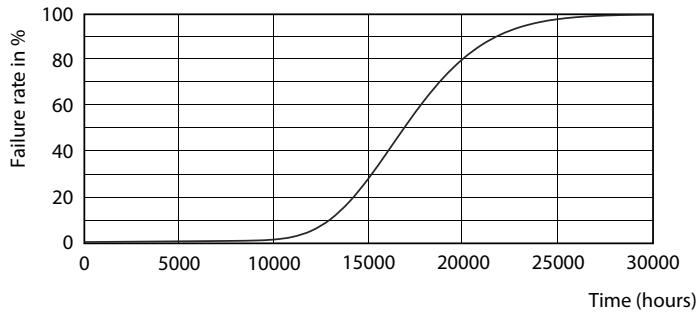

Ecofit Ledtubes T8

Lifetime

LEDtube 16W G13 740 T8 AP I G