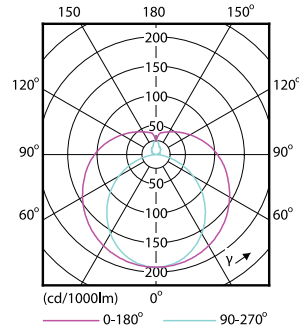

Product data

General Information		Voltage (Nom)	
Cap base	G13 [Medium Bi-Pin Fluorescent]	220–240 V	
EU RoHS compliant	Yes	Temperature	
Nominal lifetime (nom.)	15000 h	T-ambient (max.)	45 °C
Switching cycle	50,000X	T-ambient (min.)	-20 °C
Light Technical		T storage (max.)	65 °C
Colour Code	765 [CCT of 6,500 K]	T storage (min.)	-40 °C
Beam Angle (Nom)	240 °	T-Case maximum (nom.)	60 °C
Luminous flux (nom.)	1600 lm	Controls and Dimming	
Colour designation	Cool Daylight	Dimmable	No
Correlated Colour Temperature (Nom)	6500 K	Mechanical and Housing	
Luminous efficacy (rated) (nom.)	100.00 lm/W	Product length	1200 mm
Colour consistency	<7	Approval and Application	
Colour rendering index (nom.)	73	Energy efficiency label (EEL)	A+
LLMF at end of nominal lifetime (nom.)	70 %	Energy-saving product	Yes
Operating and Electrical		Suitable for accent lighting	No
Input frequency	50 to 60 Hz	Approval marks	RoHS compliance KEMA Keur certificate
Power (Rated) (Nom)	16 W	Energy consumption kWh/1,000 hours	16 kWh
Starting time (nom.)	0.5 s		
Warm-up time to 60% light (nom.)	0.5 s		
Power factor (nom.)	0.5		

Numerator – packs per outer box	20
SAP material	929001184638
SAP net weight (piece)	0.222 kg

Dimensional drawing

A3

Product	D1	D2	A1	A2	A3	C	D
LEDtube 1200mm	25.68	28 mm	1198	1205	1212	1212	27.8
16W 765 T8 AP I G	mm		mm	mm	mm	mm	mm

TLED 1200mm 4ft T8 16W-36W 6500K G13 ND

Photometric data

LEDtube 1200mm 16W 765 T8 CN I G

LEDtube 1200mm 16W 740 T8 CN I G

LEDtube 1200mm 16W G13 T8 765 1600lm AP C G

Essential LEDtube

Lifetime

LEDtube 16W G13 740 T8 AP I G