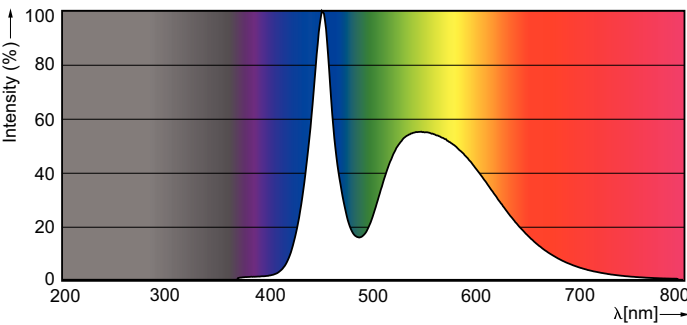

LEDtube 1200mm 16W 765 T8 CN I G

LEDtube 1200mm 16W 740 T8 CN I G

LEDtube 1200mm 16W G13 T8 765 1600lm AP C G