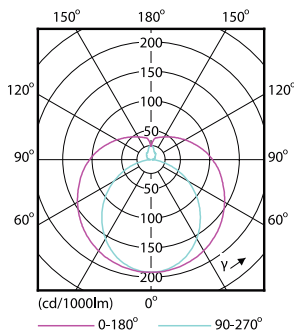

Product data

General Information		Power factor (nom.)	
Cap base	G13 [Medium Bi-Pin Fluorescent]		0.5
EU RoHS compliant	Yes	Voltage (Nom)	220–240 V
Nominal lifetime (nom.)	15000 h	Temperature	
Switching cycle	50,000X	T-ambient (max.)	45 °C
		T-ambient (min.)	-20 °C
		T storage (max.)	65 °C
		T storage (min.)	-40 °C
		T-Case maximum (nom.)	60 °C
		Controls and Dimming	
		Dimmable	No
		Mechanical and Housing	
		Product length	600 mm
		Approval and Application	
		Energy efficiency label (EEL)	A+
		Energy-saving product	Yes
		Suitable for accent lighting	No
		Approval marks	RoHS compliance KEMA Keur certificate
Light Technical			
Colour Code	740 [CCT of 4,000 K]		
Beam Angle (Nom)	240 °		
Luminous flux (nom.)	800 lm		
Colour designation	Cool White (CW)		
Correlated Colour Temperature (Nom)	4000 K		
Luminous efficacy (rated) (nom.)	100.00 lm/W		
Colour consistency	<7		
Colour rendering index (nom.)	73		
LLMF at end of nominal lifetime (nom.)	70 %		
Operating and Electrical			
Input frequency	50 to 60 Hz		
Power (Rated) (Nom)	8 W		
Starting time (nom.)	0.5 s		
Warm-up time to 60% light (nom.)	0.5 s		

Numerator – quantity per pack	1
Numerator – packs per outer box	10
SAP material	929001184708
SAP net weight (piece)	0.124 kg

Dimensional drawing

TLED 600mm 2ft T8 8W-18W 4000K G13 ND

Product	D1	D2	A1	A2	A3	C	D
LEDtube 600mm	25.68	28	588.5	595.5	602.5	602.5	27.8
8W 740 T8 AP C	mm	mm	mm	mm	mm	mm	mm
G							

Photometric data

LEDtube 600mm 8W 740 T8 CN I G

LEDtube 600mm 8W 765 T8 CN I G

LEDtube 600mm 8W G13 T8 740 800lm AP C G

Ecofit Ledtubes T8

Lifetime

LEDtube 16W G13 740 T8 AP I G

LEDtube 16W G13 740 T8 AP I G