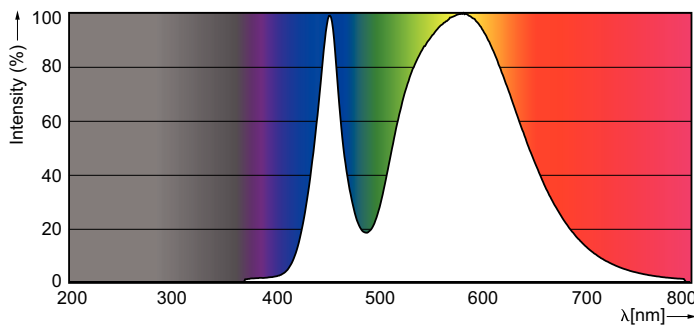

Product data

General Information		Power factor (nom.)	
Cap base	G13 [Medium Bi-Pin Fluorescent]		0.5
EU RoHS compliant	Yes	Voltage (Nom)	220–240 V
Nominal lifetime (nom.)	15000 h	Temperature	
Switching cycle	50,000X	T-ambient (max.)	45 °C
		T-ambient (min.)	-20 °C
		T storage (max.)	65 °C
		T storage (min.)	-40 °C
		T-Case maximum (nom.)	60 °C
		Controls and Dimming	
		Dimmable	No
		Mechanical and Housing	
		Product length	600 mm
		Approval and Application	
		Energy efficiency label (EEL)	A+
		Energy-saving product	Yes
		Suitable for accent lighting	No
		Approval marks	RoHS compliance KEMA Keur certificate
Light Technical			
Colour Code	740 [CCT of 4,000 K]		
Beam Angle (Nom)	240 °		
Luminous flux (nom.)	800 lm		
Colour designation	Cool White (CW)		
Correlated Colour Temperature (Nom)	4000 K		
Luminous efficacy (rated) (nom.)	100.00 lm/W		
Colour consistency	<7		
Colour rendering index (nom.)	73		
LLMF at end of nominal lifetime (nom.)	70 %		
Operating and Electrical			
Input frequency	50 to 60 Hz		
Power (Rated) (Nom)	8 W		
Starting time (nom.)	0.5 s		
Warm-up time to 60% light (nom.)	0.5 s		

Photometric data

LEDtube 600mm 8W 740 T8 CN I G

LEDtube 600mm 8W 765 T8 CN I G

LEDtube 600mm 8W G13 T8 740 800lm AP C G

Ecofit Ledtubes T8

Lifetime

LEDtube 16W G13 740 T8 AP I G

LEDtube 16W G13 740 T8 AP I G