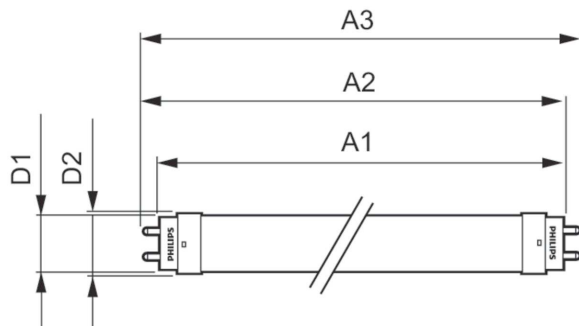

Product data

General Information		Power factor (nom.)	
Cap base	G13 [Medium Bi-Pin Fluorescent]		0.5
EU RoHS compliant	Yes	Voltage (Nom)	220–240 V
Nominal lifetime (nom.)	15000 h	Temperature	
Switching cycle	50,000X	T-ambient (max.)	45 °C
		T-ambient (min.)	-20 °C
		T storage (max.)	65 °C
		T storage (min.)	-40 °C
		T-Case maximum (nom.)	60 °C
		Controls and Dimming	
		Dimmable	No
		Mechanical and Housing	
		Product length	600 mm
		Approval and Application	
		Energy efficiency label (EEL)	A+
		Energy-saving product	Yes
		Suitable for accent lighting	No
		Approval marks	RoHS compliance KEMA Keur certificate
Light Technical			
Colour Code	740 [CCT of 4,000 K]		
Beam Angle (Nom)	240 °		
Luminous flux (nom.)	800 lm		
Colour designation	Cool White (CW)		
Correlated Colour Temperature (Nom)	4000 K		
Luminous efficacy (rated) (nom.)	100.00 lm/W		
Colour consistency	<7		
Colour rendering index (nom.)	73		
LLMF at end of nominal lifetime (nom.)	70 %		
Operating and Electrical			
Input frequency	50 to 60 Hz		
Power (Rated) (Nom)	8 W		
Starting time (nom.)	0.5 s		
Warm-up time to 60% light (nom.)	0.5 s		

Ecofit Ledtubes T8

Energy consumption kWh/1,000 hours	8 kWh
Product Data	
Full product code	871869652505000
Order product name	LEDtube 600mm 8W 740 T8 AP C G
EAN/UPC – product	8718696525050
Order code	52505000

Numerator – quantity per pack	1
Numerator – packs per outer box	10
SAP material	929001184708
SAP net weight (piece)	0.124 kg

Dimensional drawing

TLED 600mm 2ft T8 8W-18W 4000K G13 ND

Product	D1	D2	A1	A2	A3	C	D
LEDtube 600mm	25.68	28	588.5	595.5	602.5	602.5	27.8
8W 740 T8 AP C	mm	mm	mm	mm	mm	mm	mm
G							

Photometric data

LEDtube 600mm 8W 740 T8 CN I G

LEDtube 600mm 8W 765 T8 CN I G

LEDtube 600mm 8W G13 T8 740 800lm AP C G

Ecofit Ledtubes T8

Lifetime

LEDtube 16W G13 740 T8 AP I G

LEDtube 16W G13 740 T8 AP I G