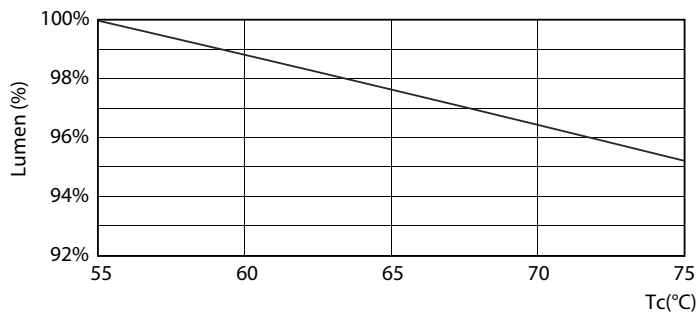

LEDtube 16W G13 740 T8 AP I G