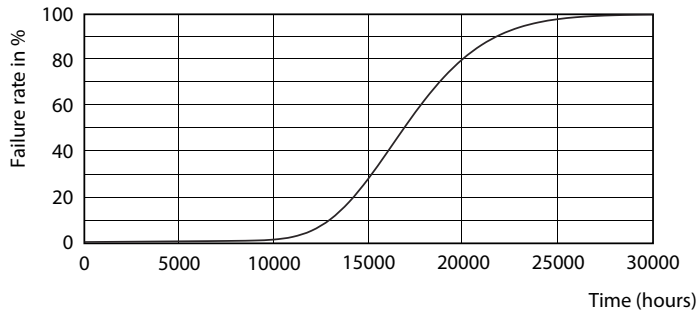

Product data

General Information		Power factor (nom.)	
Cap base	G13 [Medium Bi-Pin Fluorescent]		0.5
EU RoHS compliant	Yes	Voltage (Nom)	220–240 V
Nominal lifetime (nom.)	15000 h	Temperature	
Switching cycle	50,000X	T-ambient (max.)	45 °C
		T-ambient (min.)	-20 °C
		T storage (max.)	65 °C
		T storage (min.)	-40 °C
		T-Case maximum (nom.)	60 °C
		Controls and Dimming	
		Dimmable	No
		Mechanical and Housing	
		Product length	600 mm
		Approval and Application	
		Energy efficiency label (EEL)	A+
		Energy-saving product	Yes
		Suitable for accent lighting	No
		Approval marks	RoHS compliance KEMA Keur certificate
Light Technical			
Colour Code	740 [CCT of 4,000 K]		
Beam Angle (Nom)	240 °		
Luminous flux (nom.)	800 lm		
Colour designation	Cool White (CW)		
Correlated Colour Temperature (Nom)	4000 K		
Luminous efficacy (rated) (nom.)	100.00 lm/W		
Colour consistency	<7		
Colour rendering index (nom.)	73		
LLMF at end of nominal lifetime (nom.)	70 %		
Operating and Electrical			
Input frequency	50 to 60 Hz		
Power (Rated) (Nom)	8 W		
Starting time (nom.)	0.5 s		
Warm-up time to 60% light (nom.)	0.5 s		

Photometric data

LEDtube 600mm 8W 740 T8 CN I G

LEDtube 600mm 8W 765 T8 CN I G

LEDtube 600mm 8W G13 T8 740 800lm AP C G

Ecofit Ledtubes T8

Lifetime

LEDtube 16W G13 740 T8 AP I G

LEDtube 16W G13 740 T8 AP I G