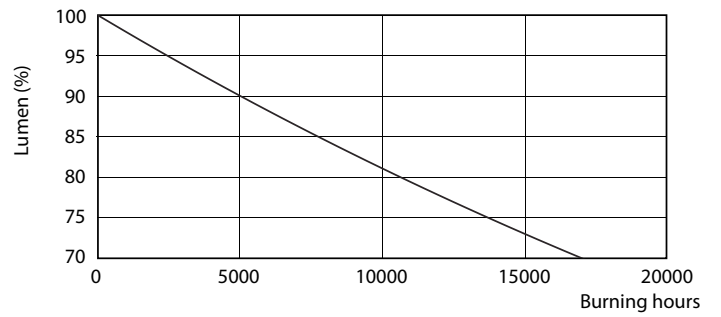

Product data

General Information		Power factor (nom.)	
Cap base	G13 [Medium Bi-Pin Fluorescent]		0.5
EU RoHS compliant	Yes	Voltage (Nom)	220–240 V
Nominal lifetime (nom.)	15000 h	Temperature	
Switching cycle	50,000X	T-ambient (max.)	45 °C
		T-ambient (min.)	-20 °C
		T storage (max.)	65 °C
		T storage (min.)	-40 °C
		T-Case maximum (nom.)	60 °C
		Controls and Dimming	
		Dimmable	No
		Mechanical and Housing	
		Product length	600 mm
		Approval and Application	
		Energy efficiency label (EEL)	A+
		Energy-saving product	Yes
		Suitable for accent lighting	No
		Approval marks	RoHS compliance KEMA Keur certificate
Light Technical			
Colour Code	740 [CCT of 4,000 K]		
Beam Angle (Nom)	240 °		
Luminous flux (nom.)	800 lm		
Colour designation	Cool White (CW)		
Correlated Colour Temperature (Nom)	4000 K		
Luminous efficacy (rated) (nom.)	100.00 lm/W		
Colour consistency	<7		
Colour rendering index (nom.)	73		
LLMF at end of nominal lifetime (nom.)	70 %		
Operating and Electrical			
Input frequency	50 to 60 Hz		
Power (Rated) (Nom)	8 W		
Starting time (nom.)	0.5 s		
Warm-up time to 60% light (nom.)	0.5 s		

Photometric data

LEDtube 600mm 8W 740 T8 CN I G

LEDtube 600mm 8W 765 T8 CN I G

LEDtube 600mm 8W G13 T8 740 800lm AP C G

Ecofit Ledtubes T8

Lifetime

LEDtube 16W G13 740 T8 AP I G

LEDtube 16W G13 740 T8 AP I G