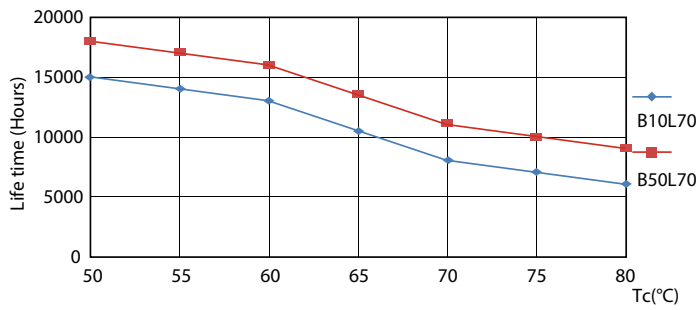

Product data

General Information		Power factor (nom.)	
Cap base	G13 [Medium Bi-Pin Fluorescent]		0.5
EU RoHS compliant	Yes	Voltage (Nom)	220–240 V
Nominal lifetime (nom.)	15000 h	Temperature	
Switching cycle	50,000X	T-ambient (max.)	45 °C
		T-ambient (min.)	-20 °C
		T storage (max.)	65 °C
		T storage (min.)	-40 °C
		T-Case maximum (nom.)	60 °C
		Controls and Dimming	
		Dimmable	No
		Mechanical and Housing	
		Product length	600 mm
		Approval and Application	
		Energy efficiency label (EEL)	A+
		Energy-saving product	Yes
		Suitable for accent lighting	No
		Approval marks	RoHS compliance KEMA Keur certificate
Light Technical			
Colour Code	740 [CCT of 4,000 K]		
Beam Angle (Nom)	240 °		
Luminous flux (nom.)	800 lm		
Colour designation	Cool White (CW)		
Correlated Colour Temperature (Nom)	4000 K		
Luminous efficacy (rated) (nom.)	100.00 lm/W		
Colour consistency	<7		
Colour rendering index (nom.)	73		
LLMF at end of nominal lifetime (nom.)	70 %		
Operating and Electrical			
Input frequency	50 to 60 Hz		
Power (Rated) (Nom)	8 W		
Starting time (nom.)	0.5 s		
Warm-up time to 60% light (nom.)	0.5 s		

Photometric data

LEDtube 600mm 8W 740 T8 CN I G

LEDtube 600mm 8W 765 T8 CN I G

LEDtube 600mm 8W G13 T8 740 800lm AP C G

Ecofit Ledtubes T8

Lifetime

LEDtube 16W G13 740 T8 AP I G

LEDtube 16W G13 740 T8 AP I G