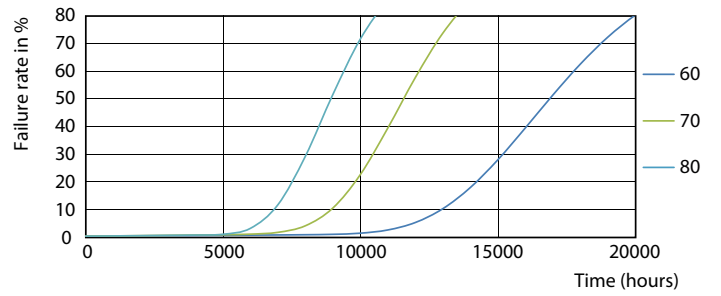

Product data

General Information		Power factor (nom.)	
Cap base	G13 [Medium Bi-Pin Fluorescent]		0.5
EU RoHS compliant	Yes	Voltage (Nom)	220–240 V
Nominal lifetime (nom.)	15000 h	Temperature	
Switching cycle	50,000X	T-ambient (max.)	45 °C
		T-ambient (min.)	-20 °C
		T storage (max.)	65 °C
		T storage (min.)	-40 °C
		T-Case maximum (nom.)	60 °C
		Controls and Dimming	
		Dimmable	No
		Mechanical and Housing	
		Product length	600 mm
		Approval and Application	
		Energy efficiency label (EEL)	A+
		Energy-saving product	Yes
		Suitable for accent lighting	No
		Approval marks	RoHS compliance KEMA Keur certificate
Light Technical			
Colour Code	740 [CCT of 4,000 K]		
Beam Angle (Nom)	240 °		
Luminous flux (nom.)	800 lm		
Colour designation	Cool White (CW)		
Correlated Colour Temperature (Nom)	4000 K		
Luminous efficacy (rated) (nom.)	100.00 lm/W		
Colour consistency	<7		
Colour rendering index (nom.)	73		
LLMF at end of nominal lifetime (nom.)	70 %		
Operating and Electrical			
Input frequency	50 to 60 Hz		
Power (Rated) (Nom)	8 W		
Starting time (nom.)	0.5 s		
Warm-up time to 60% light (nom.)	0.5 s		

Photometric data

LEDtube 600mm 8W 740 T8 CN I G

LEDtube 600mm 8W 765 T8 CN I G

LEDtube 600mm 8W G13 T8 740 800lm AP C G

Ecofit Ledtubes T8

Lifetime

LEDtube 16W G13 740 T8 AP I G

LEDtube 16W G13 740 T8 AP I G