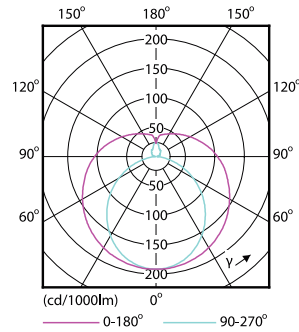

Product data

General Information		Voltage (Nom)	
Cap base	G13 [Medium Bi-Pin Fluorescent]	220–240 V	
EU RoHS compliant	Yes	Temperature	
Nominal lifetime (nom.)	15000 h	T-ambient (max.)	45 °C
Switching cycle	50,000X	T-ambient (min.)	-20 °C
Light Technical		T storage (max.)	65 °C
Colour Code	740 [CCT of 4,000 K]	T storage (min.)	-40 °C
Beam Angle (Nom)	240 °	T-Case maximum (nom.)	60 °C
Luminous flux (nom.)	800 lm	Controls and Dimming	
Colour designation	Cool White (CW)	Dimmable	No
Correlated Colour Temperature (Nom)	4000 K	Mechanical and Housing	
Luminous efficacy (rated) (nom.)	100.00 lm/W	Product length	600 mm
Colour consistency	<7	Approval and Application	
Colour rendering index (nom.)	73	Energy efficiency label (EEL)	A+
LLMF at end of nominal lifetime (nom.)	70 %	Energy-saving product	Yes
Operating and Electrical		Suitable for accent lighting	No
Input frequency	50 to 60 Hz	Approval marks	RoHS compliance KEMA Keur certificate
Power (Rated) (Nom)	8 W	Energy consumption kWh/1,000 hours	8 kWh
Starting time (nom.)	0.5 s		
Warm-up time to 60% light (nom.)	0.5 s		
Power factor (nom.)	0.5		

Dimensional drawing

TLED 600mm 2ft T8 8W-18W 4000K G13 ND

Product	D1	D2	A1	A2	A3	C	D
LEDtube 600mm	25.68	28	588.5	595.5	602.5	602.5	27.8
8W 740 T8 AP I G	mm	mm	mm	mm	mm	mm	mm

Photometric data

LEDtube 600mm 8W 740 T8 CN I G