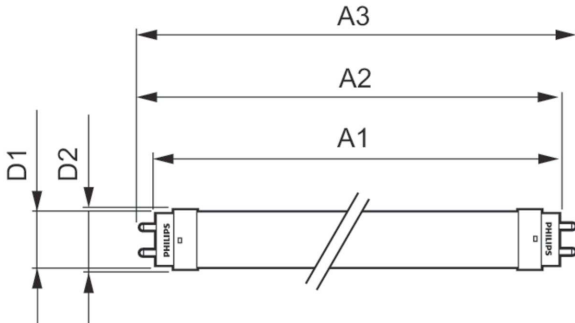

Product data

General Information		Voltage (Nom)	
Cap base	G13 [Medium Bi-Pin Fluorescent]	220–240 V	
EU RoHS compliant	Yes	Temperature	
Nominal lifetime (nom.)	15000 h	T-ambient (max.)	45 °C
Switching cycle	50,000X	T-ambient (min.)	-20 °C
Light Technical		T storage (max.)	65 °C
Colour Code	740 [CCT of 4,000 K]	T storage (min.)	-40 °C
Beam Angle (Nom)	240 °	T-Case maximum (nom.)	60 °C
Luminous flux (nom.)	800 lm	Controls and Dimming	
Colour designation	Cool White (CW)	Dimmable	No
Correlated Colour Temperature (Nom)	4000 K	Mechanical and Housing	
Luminous efficacy (rated) (nom.)	100.00 lm/W	Product length	600 mm
Colour consistency	<7	Approval and Application	
Colour rendering index (nom.)	73	Energy efficiency label (EEL)	A+
LLMF at end of nominal lifetime (nom.)	70 %	Energy-saving product	Yes
Operating and Electrical		Suitable for accent lighting	No
Input frequency	50 to 60 Hz	Approval marks	RoHS compliance KEMA Keur certificate
Power (Rated) (Nom)	8 W	Energy consumption kWh/1,000 hours	8 kWh
Starting time (nom.)	0.5 s		
Warm-up time to 60% light (nom.)	0.5 s		
Power factor (nom.)	0.5		

Essential LEDtube

Product Data

Full product code	871869664603800
Order product name	LEDtube 600mm 8W 740 T8 AP I G
EAN/UPC – product	8718696646038
Order code	64603800
Numerator – quantity per pack	1

SAP numerator – packs per outer box	20
Material no. (12 NC)	929001184738
Net Weight (Piece)	0.090 kg

Dimensional drawing

TLED 600mm 2ft T8 8W-18W 4000K G13 ND

Product	D1	D2	A1	A2	A3	C	D
LEDtube 600mm	25.68	28	588.5	595.5	602.5	602.5	27.8
8W 740 T8 AP I G	mm	mm	mm	mm	mm	mm	mm

Photometric data

LEDtube 600mm 8W 740 T8 CN I G