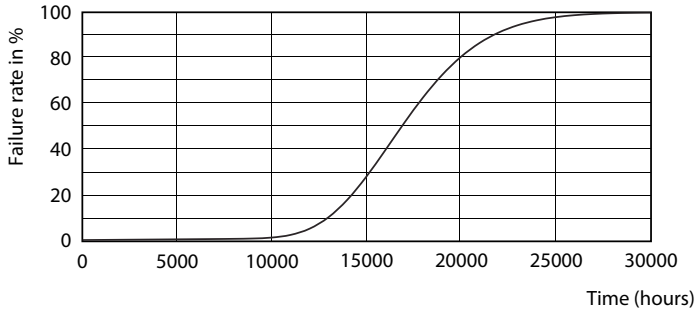

Product data

General Information		Voltage (Nom)	
Cap base	G13 [Medium Bi-Pin Fluorescent]	220–240 V	
EU RoHS compliant	Yes	Temperature	
Nominal lifetime (nom.)	15000 h	T-ambient (max.)	45 °C
Switching cycle	50,000X	T-ambient (min.)	-20 °C
Light Technical		T storage (max.)	65 °C
Colour Code	765 [CCT of 6,500 K]	T storage (min.)	-40 °C
Beam Angle (Nom)	240 °	T-Case maximum (nom.)	60 °C
Luminous flux (nom.)	800 lm	Controls and Dimming	
Colour designation	Cool Daylight	Dimmable	No
Correlated Colour Temperature (Nom)	6500 K	Mechanical and Housing	
Luminous efficacy (rated) (nom.)	100.00 lm/W	Product length	600 mm
Colour consistency	<7	Approval and Application	
Colour rendering index (nom.)	73	Energy efficiency label (EEL)	A+
LLMF at end of nominal lifetime (nom.)	70 %	Energy-saving product	Yes
Operating and Electrical		Suitable for accent lighting	No
Input frequency	50 to 60 Hz	Approval marks	RoHS compliance KEMA Keur certificate
Power (Rated) (Nom)	8 W	Energy consumption kWh/1,000 hours	8 kWh
Starting time (nom.)	0.5 s		
Warm-up time to 60% light (nom.)	0.5 s		
Power factor (nom.)	0.5		

TLED 600mm 2ft T8 8W-18W 6500K G13 ND

Photometric data

LEDtube 600mm 8W 765 T8 CN I G

LEDtube 1200mm 16W 765 T8 CN I G

LEDtube 600mm 8W G13 T8 765 800lm AP C G

Essential LEDtube

Lifetime

LEDtube 16W G13 740 T8 AP I G