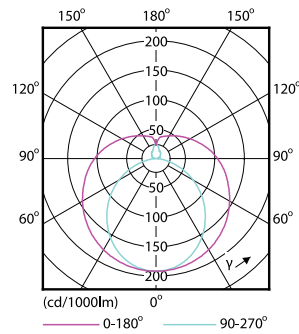

Product data

General Information		Voltage (Nom)	
Cap base	G13 [Medium Bi-Pin Fluorescent]	220–240 V	
EU RoHS compliant	Yes	Temperature	
Nominal lifetime (nom.)	15000 h	T-ambient (max.)	45 °C
Switching cycle	50,000X	T-ambient (min.)	-20 °C
Light Technical		T storage (max.)	65 °C
Colour Code	765 [CCT of 6,500 K]	T storage (min.)	-40 °C
Beam Angle (Nom)	240 °	T-Case maximum (nom.)	60 °C
Luminous flux (nom.)	800 lm	Controls and Dimming	
Colour designation	Cool Daylight	Dimmable	No
Correlated Colour Temperature (Nom)	6500 K	Mechanical and Housing	
Luminous efficacy (rated) (nom.)	100.00 lm/W	Product length	600 mm
Colour consistency	<7	Approval and Application	
Colour rendering index (nom.)	73	Energy efficiency label (EEL)	A+
LLMF at end of nominal lifetime (nom.)	70 %	Energy-saving product	Yes
Operating and Electrical		Suitable for accent lighting	No
Input frequency	50 to 60 Hz	Approval marks	RoHS compliance KEMA Keur certificate
Power (Rated) (Nom)	8 W	Energy consumption kWh/1,000 hours	8 kWh
Starting time (nom.)	0.5 s		
Warm-up time to 60% light (nom.)	0.5 s		
Power factor (nom.)	0.5		

Numerator – packs per outer box	20
SAP material	929001184838
SAP net weight (piece)	0.124 kg

Dimensional drawing

A3

Product	D1	D2	A1	A2	A3	C	D
LEDtube 600mm	25.68	28	588.5	595.5	602.5	602.5	27.8
8W 765 T8 AP I G	mm	mm	mm	mm	mm	mm	mm

TLED 600mm 2ft T8 8W-18W 6500K G13 ND

Photometric data

LEDtube 600mm 8W 765 T8 CN I G

LEDtube 1200mm 16W 765 T8 CN I G

LEDtube 600mm 8W G13 T8 765 800lm AP C G

Essential LEDtube

Lifetime

LEDtube 16W G13 740 T8 AP I G