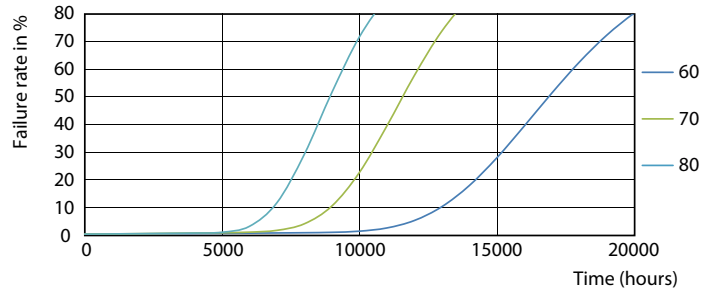

Product data

General Information		Voltage (Nom)	
Cap base	G13 [Medium Bi-Pin Fluorescent]	220–240 V	
EU RoHS compliant	Yes	Temperature	
Nominal lifetime (nom.)	15000 h	T-ambient (max.)	45 °C
Switching cycle	50,000X	T-ambient (min.)	-20 °C
Light Technical		T storage (max.)	65 °C
Colour Code	765 [CCT of 6,500 K]	T storage (min.)	-40 °C
Beam Angle (Nom)	240 °	T-Case maximum (nom.)	60 °C
Luminous flux (nom.)	800 lm	Controls and Dimming	
Colour designation	Cool Daylight	Dimmable	No
Correlated Colour Temperature (Nom)	6500 K	Mechanical and Housing	
Luminous efficacy (rated) (nom.)	100.00 lm/W	Product length	600 mm
Colour consistency	<7	Approval and Application	
Colour rendering index (nom.)	73	Energy efficiency label (EEL)	A+
LLMF at end of nominal lifetime (nom.)	70 %	Energy-saving product	Yes
Operating and Electrical		Suitable for accent lighting	No
Input frequency	50 to 60 Hz	Approval marks	RoHS compliance KEMA Keur certificate
Power (Rated) (Nom)	8 W	Energy consumption kWh/1,000 hours	8 kWh
Starting time (nom.)	0.5 s		
Warm-up time to 60% light (nom.)	0.5 s		
Power factor (nom.)	0.5		

TLED 600mm 2ft T8 8W-18W 6500K G13 ND

Photometric data

LEDtube 600mm 8W 765 T8 CN I G

LEDtube 1200mm 16W 765 T8 CN I G

LEDtube 600mm 8W G13 T8 765 800lm AP C G

Essential LEDtube

Lifetime

LEDtube 16W G13 740 T8 AP I G