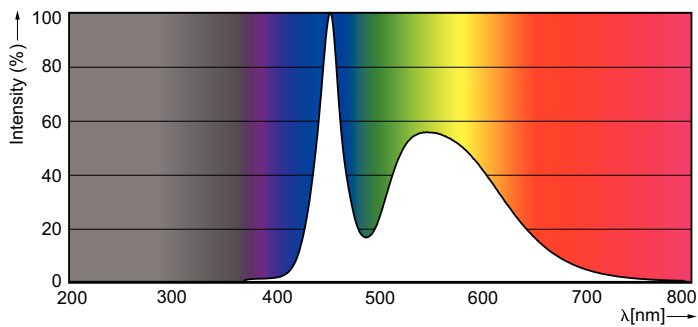

LEDtube 600mm 8W 765 T8 CN I G

LEDtube 1200mm 16W 765 T8 CN I G

LEDtube 600mm 8W G13 T8 765 800lm AP C G