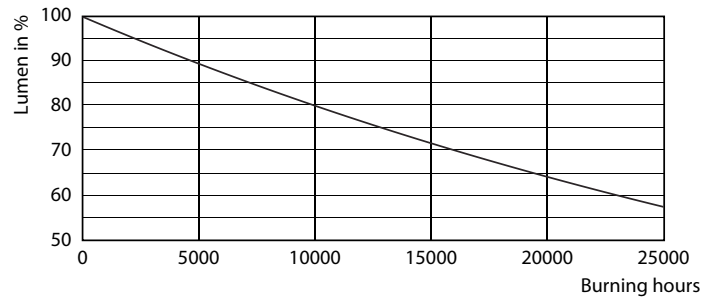

CLA LEDspotMV 50W GU10 827 36D ND