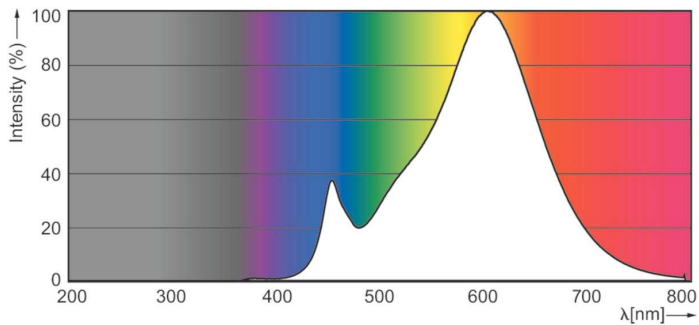

Photometric data

LEDspotMV GU10 MR16 827

LED Lamps, CorePro LEDspotMV 4.6-50W GU10 PAR16 827 355lm 36D