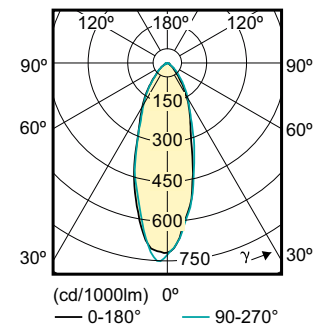

LED Lamps, CorePro LEDspotMV 4.6-50W GU10 PAR16 827 355lm 36D