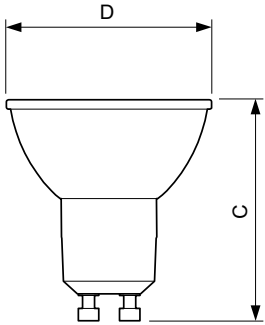

Classic LEDspotMV

Order code	70059400
SAP numerator – quantity per pack	1
Numerator – packs per outer box	10
SAP material	929001215208

SAP net weight (piece)	0.038 kg

Dimensional drawing

LEDClassic 50W GU10 WW 230V 36D ND 1BC/6

Product	D	C
Essential LED 4.6-50W GU10 827 36D	50 mm	54 mm