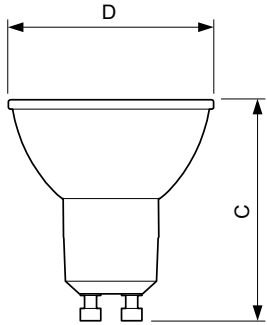

Classic LEDspotMV

Order code	71342600
Numerator – quantity per pack	1
SAP numerator – packs per outer box	10
Material no. (12 NC)	929001218108

Net Weight (Piece)	0.038 kg

Dimensional drawing

GU10 230V 4W-35W 260lm 100D 2700K GU10ND

Product	D	C
Essential LED 4.6-50W GU10 830 36D	50 mm	54 mm