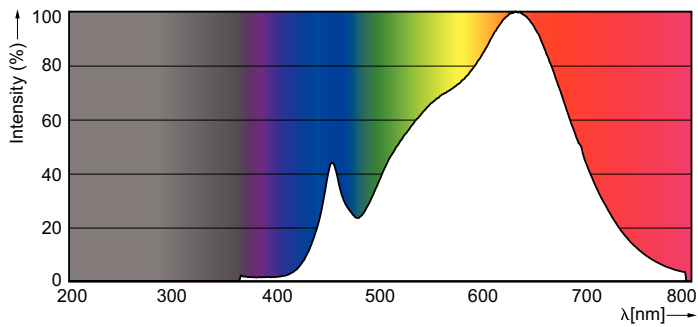

Product data

General Information	
Cap base	GU5.3 [GU5.3]
EU RoHS compliant	Yes
Nominal lifetime (nom.)	40000 h
Switching cycle	50,000X
Technical type	7.2-50W

Light Technical	
Colour Code	930 [CCT of 3,000 K]
Beam Angle (Nom)	24°
Luminous flux (nom.)	480 lm
Luminous intensity (nom.)	2400 cd
Colour designation	White (WH)
Correlated Colour Temperature (Nom)	3000 K
Luminous efficacy (rated) (nom.)	66.67 lm/W
Colour consistency	<3
Colour rendering index (nom.)	97

Product Data

Full product code	871869657179800
Order product name	MASTER LED MR16 ExpertColor 7.2-50W 930 24D

EAN/UPC – product	8718696571798
Order code	57179800
Numerator – quantity per pack	1
SAP numerator – packs per outer box	10
Material no. (12 NC)	929001242308
Net Weight (Piece)	0.034 kg

Dimensional drawing

MR16 12V 7.2-50W 420lm 24D 3000K GU5.3 D

Product	D	C
MASTER LED MR16 ExpertColor 7.2-50W 930 24D	51 mm	46 mm

Photometric data

MAS LED ExpertColor 7.2-50W MR16 GU5.3 930

MAS LED ExpertColor 7.2-50W MR16 GU5.3 930 24D