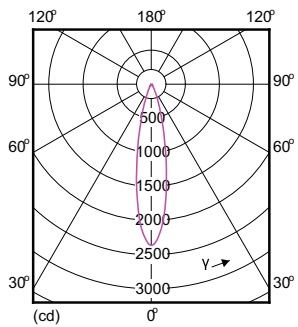

MASTER LEDspot ExpertColor LV

Photometric data

MAS LED ExpertColor 7.2-50W MR16 GU5.3 930 24D