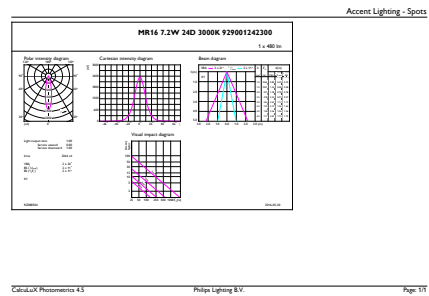

Product data

General Information	
Cap base	GU5.3 [GU5.3]
EU RoHS compliant	Yes
Nominal lifetime (nom.)	40000 h
Switching cycle	50,000X
Technical type	7.2-50W

Light Technical	
Colour Code	930 [CCT of 3,000 K]
Beam Angle (Nom)	24°
Luminous flux (nom.)	480 lm
Luminous intensity (nom.)	2400 cd
Colour designation	White (WH)
Correlated Colour Temperature (Nom)	3000 K
Luminous efficacy (rated) (nom.)	66.67 lm/W
Colour consistency	<3
Colour rendering index (nom.)	97

Product Data

Full product code	871869657179800
Order product name	MASTER LED MR16 ExpertColor 7.2-50W 930 24D

EAN/UPC – product	8718696571798
Order code	57179800
Numerator – quantity per pack	1
SAP numerator – packs per outer box	10
Material no. (12 NC)	929001242308
Net Weight (Piece)	0.034 kg

Dimensional drawing

MR16 12V 7.2-50W 420lm 24D 3000K GU5.3 D

Product	D	C
MASTER LED MR16 ExpertColor 7.2-50W 930 24D	51 mm	46 mm

Photometric data

MAS LED ExpertColor 7.2-50W MR16 GU5.3 930

MAS LED ExpertColor 7.2-50W MR16 GU5.3 930 24D

MASTER LEDspot ExpertColor LV

Photometric data

MAS LED ExpertColor 7.2-50W MR16 GU5.3 930 24D