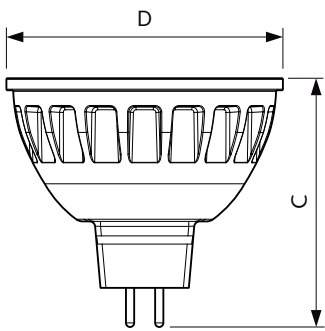

Product data

General Information	
Cap base	GU5.3 [GU5.3]
EU RoHS compliant	Yes
Nominal lifetime (nom.)	40000 h
Switching cycle	50,000X
Technical type	7.2-50W

Light Technical	
Colour Code	930 [CCT of 3,000 K]
Beam Angle (Nom)	24°
Luminous flux (nom.)	480 lm
Luminous intensity (nom.)	2400 cd
Colour designation	White (WH)
Correlated Colour Temperature (Nom)	3000 K
Luminous efficacy (rated) (nom.)	66.67 lm/W
Colour consistency	<3
Colour rendering index (nom.)	97

Dimensional drawing

MR16 12V 7.2-50W 420lm 24D 3000K GU5.3 D

Product	D	C
MASTER LED MR16 ExpertColor 7.2-50W 930 24D	51 mm	46 mm

Photometric data

MAS LED ExpertColor 7.2-50W MR16 GU5.3 930

MAS LED ExpertColor 7.2-50W MR16 GU5.3 930 24D