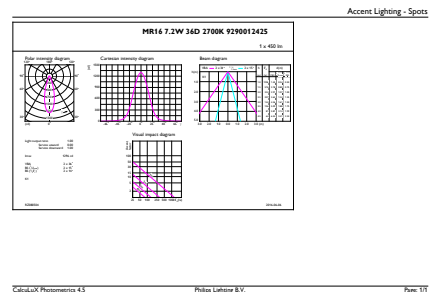

Product data

General Information		LLMF at end of nominal lifetime (nom.) 70 %	
Cap base	GU5.3 [GU5.3]		
EU RoHS compliant	Yes	Operating and Electrical	
Nominal lifetime (nom.)	40000 h	Input frequency	- Hz
Switching cycle	50,000X	Power (Rated) (Nom)	7.2 W
Technical type	7.2-50W	Lamp current (nom.)	800 mA
Light Technical		Wattage equivalent	50 W
Colour Code	927	Starting time (nom.)	0.5 s
Beam Angle (Nom)	36 °	Warm-up time to 60% light (nom.)	1 s
Luminous flux (nom.)	450 lm	Power factor (nom.)	0.7
Luminous intensity (nom.)	1350 cd	Voltage (Nom)	12 V
Colour designation	Warm White (WW)	Temperature	
Correlated Colour Temperature (Nom)	2700 K	T-Case maximum (nom.)	92 °C
Luminous efficacy (rated) (nom.)	62.50 lm/W	Controls and Dimming	
Colour consistency	<3	Dimmable	Yes
Colour rendering index (nom.)	97		

Dimensional drawing

MR16 12V 7.2-50W 420lm 36D 2700K GU5.3 D

Product	D	C
MASTER LED MR16 ExpertColor 7.2-50W 927 36D	51 mm	46 mm

Photometric data

MAS LED ExpertColor 7.2-50W MR16 GU5.3 927

MAS LED ExpertColor 7.2-50W MR16 GU5.3 927 36D

MASTER LEDspot ExpertColor LV

Photometric data

MAS LED ExpertColor 7.2-50W MR16 GU5.3 927 36D

Lifetime

Master LEDspot ExpertColor LV 50W EZ10 927 10D

Master LEDspot ExpertColor LV 50W EZ10 927 10D