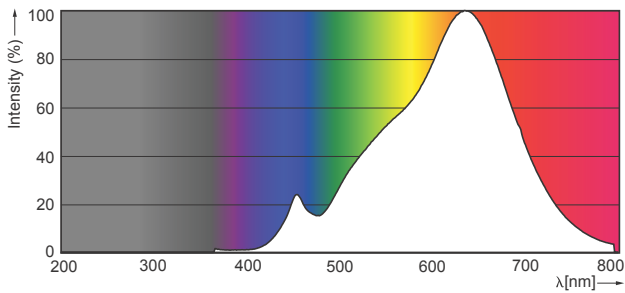

Photometric data

MAS LED ExpertColor 7.2-50W MR16 GU5.3 927