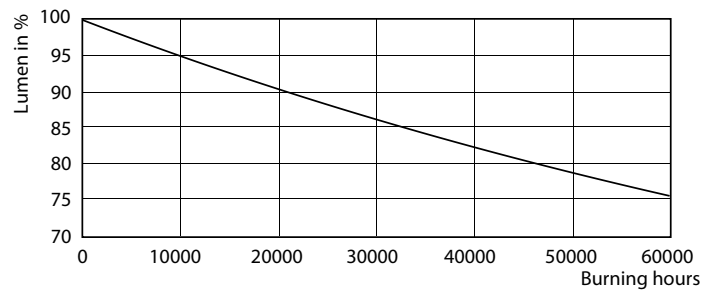

Product data

General Information		LLMF at end of nominal lifetime (nom.) 70 %	
Cap base	GU5.3 [GU5.3]		
EU RoHS compliant	Yes	Operating and Electrical	
Nominal lifetime (nom.)	40000 h	Input frequency	- Hz
Switching cycle	50,000X	Power (Rated) (Nom)	7.2 W
Technical type	7.2-50W	Lamp current (nom.)	800 mA
Light Technical		Wattage equivalent	50 W
Colour Code	927	Starting time (nom.)	0.5 s
Beam Angle (Nom)	36 °	Warm-up time to 60% light (nom.)	1 s
Luminous flux (nom.)	450 lm	Power factor (nom.)	0.7
Luminous intensity (nom.)	1350 cd	Voltage (Nom)	12 V
Colour designation	Warm White (WW)	Temperature	
Correlated Colour Temperature (Nom)	2700 K	T-Case maximum (nom.)	92 °C
Luminous efficacy (rated) (nom.)	62.50 lm/W	Controls and Dimming	
Colour consistency	<3	Dimmable	Yes
Colour rendering index (nom.)	97		

MASTER LEDspot ExpertColor LV

Photometric data

MAS LED ExpertColor 7.2-50W MR16 GU5.3 927 36D

Lifetime

Master LEDspot ExpertColor LV 50W EZ10 927 10D

Master LEDspot ExpertColor LV 50W EZ10 927 10D