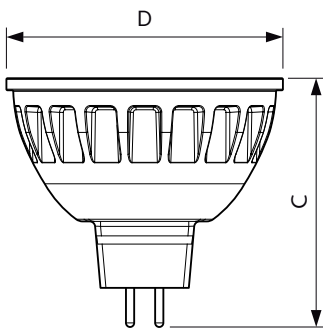

Product data

General Information		LLMF at end of nominal lifetime (nom.) 70 %	
Cap base	GU5.3 [GU5.3]		
EU RoHS compliant	Yes	Operating and Electrical	
Nominal lifetime (nom.)	40000 h	Input frequency	- Hz
Switching cycle	50,000X	Power (Rated) (Nom)	7.2 W
Technical type	7.2-50W	Lamp current (nom.)	800 mA
Light Technical		Wattage equivalent	50 W
Colour Code	927	Starting time (nom.)	0.5 s
Beam Angle (Nom)	36 °	Warm-up time to 60% light (nom.)	1 s
Luminous flux (nom.)	450 lm	Power factor (nom.)	0.7
Luminous intensity (nom.)	1350 cd	Voltage (Nom)	12 V
Colour designation	Warm White (WW)	Temperature	
Correlated Colour Temperature (Nom)	2700 K	T-Case maximum (nom.)	92 °C
Luminous efficacy (rated) (nom.)	62.50 lm/W	Controls and Dimming	
Colour consistency	<3	Dimmable	Yes
Colour rendering index (nom.)	97		

Dimensional drawing

MR16 12V 7.2-50W 420lm 36D 2700K GU5.3 D

Product	D	C
MASTER LED MR16 ExpertColor 7.2-50W 927 36D	51 mm	46 mm

Photometric data

MAS LED ExpertColor 7.2-50W MR16 GU5.3 927

MAS LED ExpertColor 7.2-50W MR16 GU5.3 927 36D