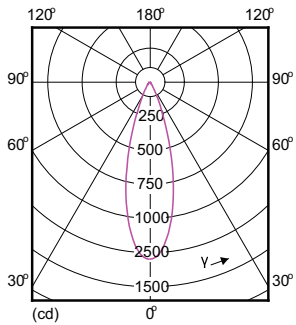

Product data

General Information		LLMF at end of nominal lifetime (nom.) 70 %	
Cap base	GU5.3 [GU5.3]		
EU RoHS compliant	Yes	Operating and Electrical	
Nominal lifetime (nom.)	40000 h	Input frequency	- Hz
Switching cycle	50,000X	Power (Rated) (Nom)	7.2 W
Technical type	7.2-50W	Lamp current (nom.)	800 mA
Light Technical		Wattage equivalent	50 W
Colour Code	927	Starting time (nom.)	0.5 s
Beam Angle (Nom)	36 °	Warm-up time to 60% light (nom.)	1 s
Luminous flux (nom.)	450 lm	Power factor (nom.)	0.7
Luminous intensity (nom.)	1350 cd	Voltage (Nom)	12 V
Colour designation	Warm White (WW)	Temperature	
Correlated Colour Temperature (Nom)	2700 K	T-Case maximum (nom.)	92 °C
Luminous efficacy (rated) (nom.)	62.50 lm/W	Controls and Dimming	
Colour consistency	<3	Dimmable	Yes
Colour rendering index (nom.)	97		

Dimensional drawing

MR16 12V 7.2-50W 420lm 36D 2700K GU5.3 D

Product	D	C
MASTER LED MR16 ExpertColor 7.2-50W 927 36D	51 mm	46 mm

Photometric data

MAS LED ExpertColor 7.2-50W MR16 GU5.3 927

MAS LED ExpertColor 7.2-50W MR16 GU5.3 927 36D

MASTER LEDspot ExpertColor LV

Photometric data

MAS LED ExpertColor 7.2-50W MR16 GU5.3 927 36D

Lifetime

Master LEDspot ExpertColor LV 50W EZ10 927 10D

Master LEDspot ExpertColor LV 50W EZ10 927 10D