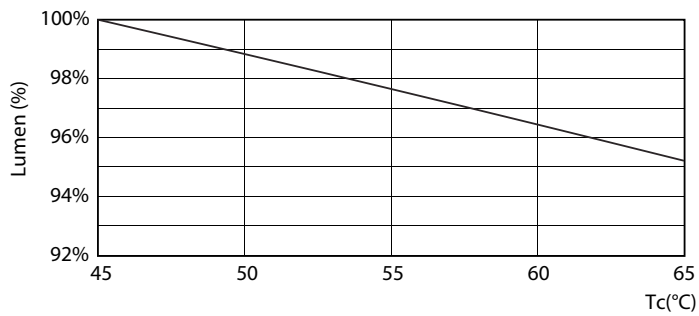

LEDtube HO 20W G13 730 T8 AP I G