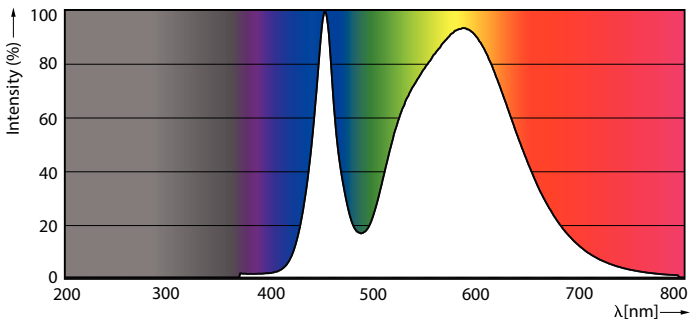

Product data

General Information		Voltage (Nom)	
Cap base	G13 [Medium Bi-Pin Fluorescent]	220-240 V	
EU RoHS compliant	Yes	Temperature	
Nominal lifetime (nom.)	15000 h	T-ambient (max.)	45 °C
Switching cycle	50,000X	T-ambient (min.)	-20 °C
Light Technical		T storage (max.)	65 °C
Colour Code	740 [CCT of 4,000 K]	T storage (min.)	-40 °C
Beam Angle (Nom)	240 °	T-Case maximum (nom.)	65 °C
Luminous flux (nom.)	2100 lm	Controls and Dimming	
Colour designation	Cool White (CW)	Dimmable	No
Correlated Colour Temperature (Nom)	4000 K	Mechanical and Housing	
Luminous efficacy (rated) (nom.)	105.00 lm/W	Product length	1200 mm
Colour consistency	<7	Approval and Application	
Colour rendering index (nom.)	70	Energy efficiency label (EEL)	A+
LLMF at end of nominal lifetime (nom.)	70 %	Energy-saving product	Yes
Operating and Electrical		Approval marks	RoHS compliance KEMA Keur certificate
Input frequency	50 to 60 Hz	Energy consumption kWh/1,000 hours	20 kWh
Power (Rated) (Nom)	20 W	Product Data	
Starting time (nom.)	0.5 s	Full product code	871869667434500
Warm-up time to 60% light (nom.)	0.5 s		
Power factor (nom.)	0.5		

Dimensional drawing

A3

Product	D1	D2	A1	A2	A3
LEDtube HO 1200mm 20W 740 T8 AP I G	25.7 mm	28 mm	1198 mm	1205 mm	1212 mm

TLED Ecofit APR HO 1200mm 4ft T8 220-240

Photometric data

LEDtube HO 20W G13 740 T8 AP I G