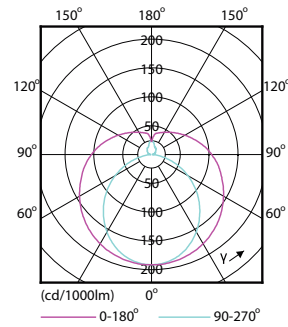

Product data

General Information		Voltage (Nom)	
Cap base	G13 [Medium Bi-Pin Fluorescent]	220-240 V	
EU RoHS compliant	Yes	Temperature	
Nominal lifetime (nom.)	15000 h	T-ambient (max.)	45 °C
Switching cycle	50,000X	T-ambient (min.)	-20 °C
Light Technical		T storage (max.)	65 °C
Colour Code	740 [CCT of 4,000 K]	T storage (min.)	-40 °C
Beam Angle (Nom)	240 °	T-Case maximum (nom.)	65 °C
Luminous flux (nom.)	2100 lm	Controls and Dimming	
Colour designation	Cool White (CW)	Dimmable	No
Correlated Colour Temperature (Nom)	4000 K	Mechanical and Housing	
Luminous efficacy (rated) (nom.)	105.00 lm/W	Product length	1200 mm
Colour consistency	<7	Approval and Application	
Colour rendering index (nom.)	70	Energy efficiency label (EEL)	A+
LLMF at end of nominal lifetime (nom.)	70 %	Energy-saving product	Yes
Operating and Electrical		Approval marks	RoHS compliance KEMA Keur certificate
Input frequency	50 to 60 Hz	Energy consumption kWh/1,000 hours	20 kWh
Power (Rated) (Nom)	20 W	Product Data	
Starting time (nom.)	0.5 s	Full product code	871869667434500
Warm-up time to 60% light (nom.)	0.5 s		
Power factor (nom.)	0.5		

Dimensional drawing

A3

Product	D1	D2	A1	A2	A3
LEDtube HO 1200mm 20W 740 T8 AP I G	25.7 mm	28 mm	1198 mm	1205 mm	1212 mm

TLED Ecofit APR HO 1200mm 4ft T8 220-240

Photometric data

LEDtube HO 20W G13 740 T8 AP I G