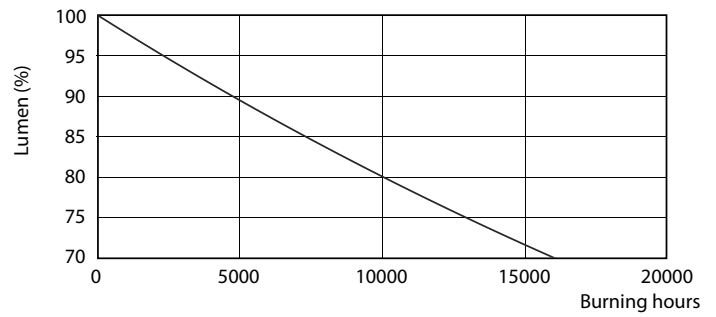

LEDtube HO 20W G13 730 T8 AP I G

LEDtube HO 20W G13 730 T8 AP I G