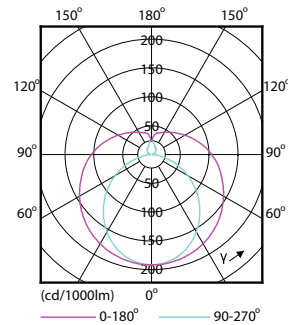

Product data

General Information		Voltage (Nom)	
Cap base	G13 [Medium Bi-Pin Fluorescent]	220-240 V	
EU RoHS compliant	Yes	Temperature	
Nominal lifetime (nom.)	15000 h	T-ambient (max.)	45 °C
Switching cycle	50,000X	T-ambient (min.)	-20 °C
Light Technical		T storage (max.)	65 °C
Colour Code	765 [CCT of 6,500 K]	T storage (min.)	-40 °C
Beam Angle (Nom)	240 °	T-Case maximum (nom.)	65 °C
Luminous flux (nom.)	2100 lm	Controls and Dimming	
Colour designation	Cool Daylight	Dimmable	No
Correlated Colour Temperature (Nom)	6500 K	Mechanical and Housing	
Luminous efficacy (rated) (nom.)	105.00 lm/W	Product length	1200 mm
Colour consistency	<7	Approval and Application	
Colour rendering index (nom.)	70	Energy efficiency label (EEL)	A+
LLMF at end of nominal lifetime (nom.)	70 %	Energy-saving product	Yes
Operating and Electrical		Approval marks	RoHS compliance KEMA Keur certificate
Input frequency	50 to 60 Hz	Energy consumption kWh/1,000 hours	20 kWh
Power (Rated) (Nom)	20 W	Product Data	
Starting time (nom.)	0.5 s	Full product code	871869667436900
Warm-up time to 60% light (nom.)	0.5 s		
Power factor (nom.)	0.5		

Dimensional drawing

A3

Product	D1	D2	A1	A2	A3
LEDtube HO 1200mm 20W 765 T8 AP I G	25.7 mm	28 mm	1198 mm	1205 mm	1212 mm

TLED Ecofit APR HO 1200mm 4ft T8 220-240

Photometric data

LEDtube HO 20W G13 765 T8 AP I G