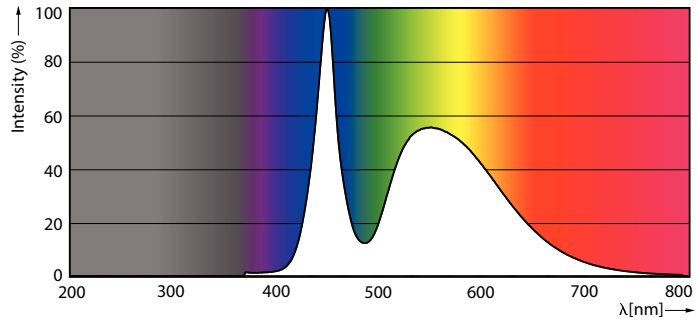

Product data

General Information		Voltage (Nom)	
Cap base	G13 [Medium Bi-Pin Fluorescent]	220-240 V	
EU RoHS compliant	Yes	Temperature	
Nominal lifetime (nom.)	15000 h	T-ambient (max.)	45 °C
Switching cycle	50,000X	T-ambient (min.)	-20 °C
Light Technical		T storage (max.)	65 °C
Colour Code	765 [CCT of 6,500 K]	T storage (min.)	-40 °C
Beam Angle (Nom)	240 °	T-Case maximum (nom.)	65 °C
Luminous flux (nom.)	2100 lm	Controls and Dimming	
Colour designation	Cool Daylight	Dimmable	No
Correlated Colour Temperature (Nom)	6500 K	Mechanical and Housing	
Luminous efficacy (rated) (nom.)	105.00 lm/W	Product length	1200 mm
Colour consistency	<7	Approval and Application	
Colour rendering index (nom.)	70	Energy efficiency label (EEL)	A+
LLMF at end of nominal lifetime (nom.)	70 %	Energy-saving product	Yes
Operating and Electrical		Approval marks	RoHS compliance KEMA Keur certificate
Input frequency	50 to 60 Hz	Energy consumption kWh/1,000 hours	20 kWh
Power (Rated) (Nom)	20 W	Product Data	
Starting time (nom.)	0.5 s	Full product code	871869667436900
Warm-up time to 60% light (nom.)	0.5 s		
Power factor (nom.)	0.5		

Dimensional drawing

A3

Product	D1	D2	A1	A2	A3
LEDtube HO 1200mm 20W 765 T8 AP I G	25.7 mm	28 mm	1198 mm	1205 mm	1212 mm

TLED Ecofit APR HO 1200mm 4ft T8 220-240

Photometric data

LEDtube HO 20W G13 765 T8 AP I G