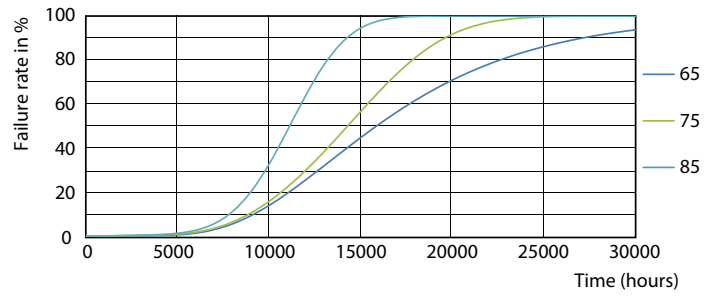

Essential LEDtube

Lifetime

LEDtube HO 20W G13 730 T8 AP I G