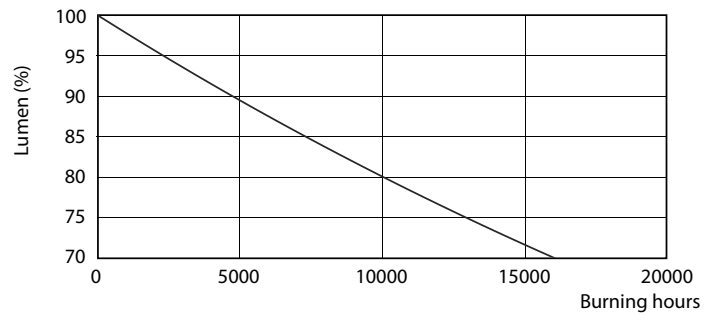

LEDtube HO 20W G13 730 T8 AP I G

LEDtube HO 20W G13 730 T8 AP I G