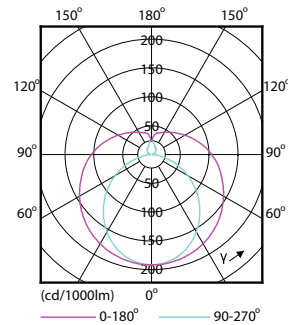

Product data

General Information		Voltage (Nom)	
Cap base	G13 [Medium Bi-Pin Fluorescent]	220–240 V	
EU RoHS compliant	Yes	Temperature	
Nominal lifetime (nom.)	15000 h	T-ambient (max.)	45 °C
Switching cycle	50,000X	T-ambient (min.)	-20 °C
Light Technical		T storage (max.)	65 °C
Colour Code	740 [CCT of 4,000 K]	T storage (min.)	-40 °C
Beam Angle (Nom)	240 °	T-Case maximum (nom.)	65 °C
Luminous flux (nom.)	1050 lm	Controls and Dimming	
Colour designation	Cool White (CW)	Dimmable	No
Correlated Colour Temperature (Nom)	4000 K	Mechanical and Housing	
Luminous efficacy (rated) (nom.)	105.00 lm/W	Product length	600 mm
Colour consistency	<7	Approval and Application	
Colour rendering index (nom.)	70	Energy efficiency label (EEL)	A+
LLMF at end of nominal lifetime (nom.)	70 %	Energy-saving product	Yes
Operating and Electrical		Approval marks	RoHS compliance KEMA Keur certificate
Input frequency	50 to 60 Hz	Energy consumption kWh/1,000 hours	10 kWh
Power (Rated) (Nom)	10 W	Product Data	
Starting time (nom.)	0.5 s	Full product code	871869667438300
Warm-up time to 60% light (nom.)	0.5 s		
Power factor (nom.)	0.5		

Essential LEDtube

Order product name	LEDtube HO 600mm 10W 740 T8 AP I G
EAN/UPC – product	8718696674383
Order code	67438300
SAP numerator – quantity per pack	1
Numerator – packs per outer box	10

SAP material	929001277408
SAP net weight (piece)	0.120 kg

Dimensional drawing

A3

Product	D1	D2	A1	A2	A3
LEDtube HO 600mm 10W 740 T8 AP I G	25.7 mm	28 mm	588.5 mm	595.5 mm	602.5 mm

TLED Ecofit APR HO 600mm 2ft T8 220-240V

Photometric data

LEDtube HO 10W G13 740 T8 AP I G