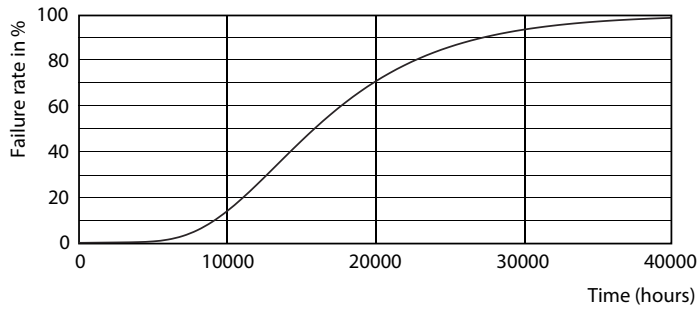

Essential LEDtube

Lifetime

LEDtube HO 20W G13 730 T8 AP I G