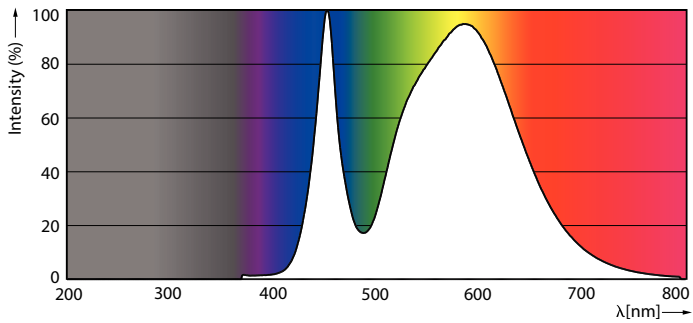

Product data

General Information		Voltage (Nom)	
Cap base	G13 [Medium Bi-Pin Fluorescent]	220–240 V	
EU RoHS compliant	Yes	Temperature	
Nominal lifetime (nom.)	15000 h	T-ambient (max.)	45 °C
Switching cycle	50,000X	T-ambient (min.)	-20 °C
Light Technical		T storage (max.)	65 °C
Colour Code	740 [CCT of 4,000 K]	T storage (min.)	-40 °C
Beam Angle (Nom)	240 °	T-Case maximum (nom.)	65 °C
Luminous flux (nom.)	1050 lm	Controls and Dimming	
Colour designation	Cool White (CW)	Dimmable	No
Correlated Colour Temperature (Nom)	4000 K	Mechanical and Housing	
Luminous efficacy (rated) (nom.)	105.00 lm/W	Product length	600 mm
Colour consistency	<7	Approval and Application	
Colour rendering index (nom.)	70	Energy efficiency label (EEL)	A+
LLMF at end of nominal lifetime (nom.)	70 %	Energy-saving product	Yes
Operating and Electrical		Approval marks	RoHS compliance KEMA Keur certificate
Input frequency	50 to 60 Hz	Energy consumption kWh/1,000 hours	10 kWh
Power (Rated) (Nom)	10 W	Product Data	
Starting time (nom.)	0.5 s	Full product code	871869667438300
Warm-up time to 60% light (nom.)	0.5 s		
Power factor (nom.)	0.5		

Dimensional drawing

A3

Product	D1	D2	A1	A2	A3
LEDtube HO 600mm 10W 740 T8 AP I G	25.7 mm	28 mm	588.5 mm	595.5 mm	602.5 mm

TLED Ecofit APR HO 600mm 2ft T8 220-240V

Photometric data

LEDtube HO 10W G13 740 T8 AP I G