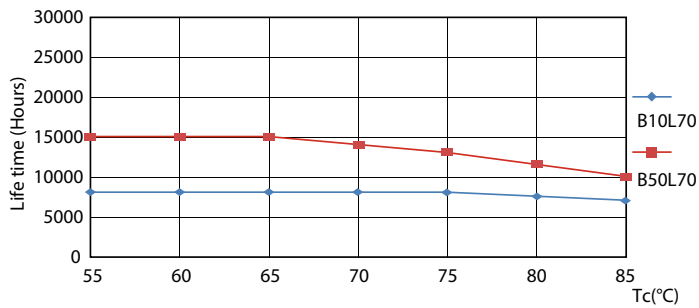

LEDtube HO 20W G13 730 T8 AP I G