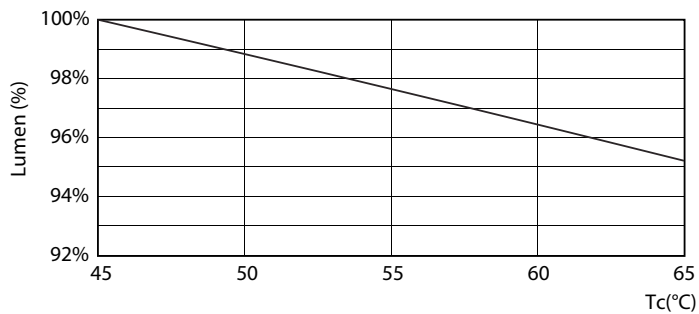

LEDtube HO 20W G13 730 T8 AP I G