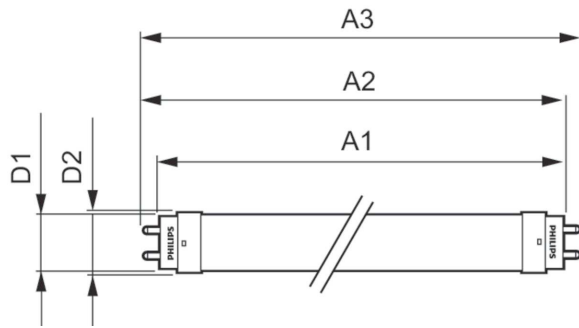

### Product data

General Information	
Cap base	G13 [ Medium Bi-Pin Fluorescent]
EU RoHS compliant	Yes
Nominal lifetime (nom.)	15000 h
Switching cycle	50,000X
Light Technical	
Colour Code	765 [ CCT of 6,500 K]
Beam Angle (Nom)	240 °
Luminous flux (nom.)	1050 lm
Colour designation	Cool Daylight
Correlated Colour Temperature (Nom)	6500 K
Luminous efficacy (rated) (nom.)	105.00 lm/W
Colour consistency	<7
Colour rendering index (nom.)	70
LLMF at end of nominal lifetime (nom.)	70 %
Operating and Electrical	
Input frequency	50 to 60 Hz
Power (Rated) (Nom)	10 W
Starting time (nom.)	0.5 s
Warm-up time to 60% light (nom.)	0.5 s
Power factor (nom.)	0.5

Voltage (Nom)	220–240 V
Temperature	
T-ambient (max.)	45 °C
T-ambient (min.)	-20 °C
T storage (max.)	65 °C
T storage (min.)	-40 °C
T-Case maximum (nom.)	65 °C
Controls and Dimming	
Dimmable	No
Mechanical and Housing	
Product length	600 mm
Approval and Application	
Energy efficiency label (EEL)	A+
Energy-saving product	Yes
Approval marks	RoHS compliance KEMA Keur certificate
Energy consumption kWh/1,000 hours	10 kWh
Product Data	
Full product code	871869667440600

# Essential LEDtube

Order product name	LEDtube HO 600mm 10W 765 T8 AP I G
EAN/UPC – product	8718696674406
Order code	67440600
Numerator – quantity per pack	1
SAP numerator – packs per outer box	10

Material no. (12 NC)	929001277508
Net Weight (Piece)	0.120 kg

## Dimensional drawing

TLED Ecofit APR HO 600mm 2ft T8 220-240V

Product	D1	D2	A1	A2	A3
LEDtube HO 600mm 10W 765 T8 AP I G	25.7 mm	28 mm	588.5 mm	595.5 mm	602.5 mm