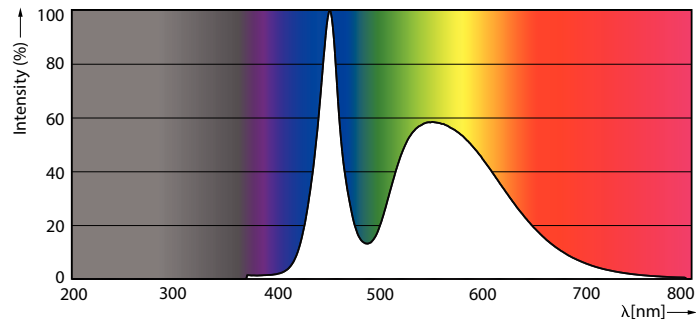

Photometric data

LEDtube HO 10W G13 765 T8 AP I G