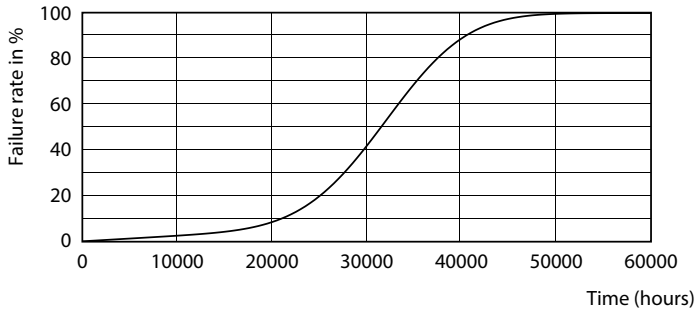

ESSENTIAL LEDtube 25W G13 830-840 I

ESSENTIAL LEDtube 25W G13 830-840 I