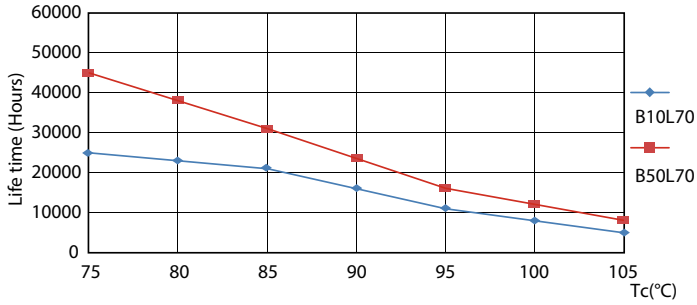

Essential LEDtube

Lifetime

ESSENTIAL LEDtube 25W G13 830-840 I