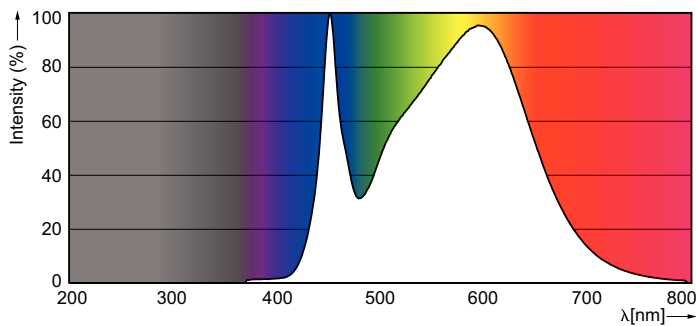

ESSENTIAL LEDtube 25W G13 840 I

SDPO_MLEDGA_0016-Spectral Power distribution