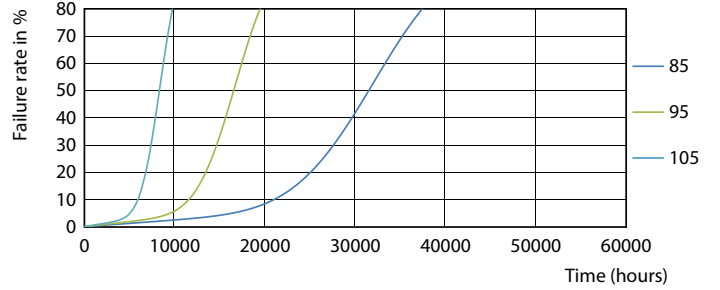

Product data

General Information		Warm-up time to 60% light (nom.)		0.5 s
Cap base	G13 [Medium Bi-Pin Fluorescent]	Power factor (nom.)	0.9	
EU RoHS compliant	Yes	Voltage (Nom)	220–240 V	
Nominal lifetime (nom.)	30000 h	Temperature		
Switching cycle	50,000X	T-ambient (max.)	45 °C	
Light Technical		T-ambient (min.)	-20 °C	
Colour Code	841 [CCT of 4100K (841)]	T storage (max.)	65 °C	
Beam Angle (Nom)	240 °	T storage (min.)	-40 °C	
Luminous flux (nom.)	3000 lm	T-Case maximum (nom.)	85 °C	
Colour designation	Cool White (CW)	Controls and Dimming		
Correlated Colour Temperature (Nom)	4000 K	Dimmable	No	
Luminous efficacy (rated) (nom.)	120.00 lm/W	Mechanical and Housing		
Colour consistency	<6	Product length	1500 mm	
Color rendering index (nom.)	80	Approval and Application		
LLMF at end of nominal lifetime (nom.)	70 %	Energy efficiency label (EEL)	A+	
Operating and Electrical		Energy-saving product	Yes	
Input frequency	50 to 60 Hz	Approval marks	CE marking RoHS compliance KEMA Keur certificate	
Power (Rated) (Nom)	25 W			
Lamp current (max.)	118 mA			
Lamp current (min.)	108 mA			
Starting time (nom.)	0.5 s			

Photometric data

ESSENTIAL LEDtube 25W G13 840 I

ESSENTIAL LEDtube 25W G13 830 I

SDPO_MLEDGA_0016-Spectral Power distribution

Essential LEDtube

Lifetime

ESSENTIAL LEDtube 25W G13 830-840 I

ESSENTIAL LEDtube 25W G13 830-840 I