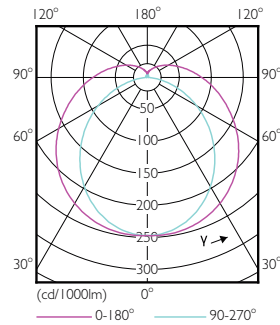

ESSENTIAL LEDtube 25W G13 830 I