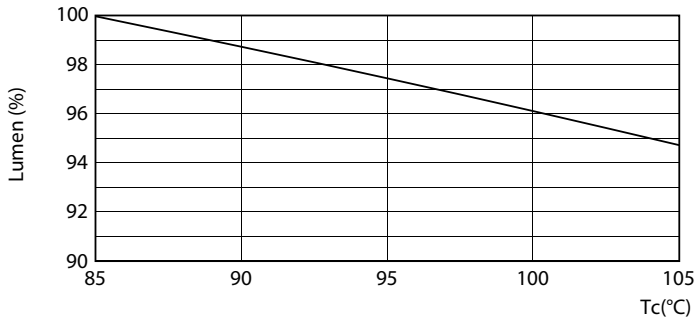

ESSENTIAL LEDtube 25W G13 830-840 I

ESSENTIAL LEDtube 25W G13 830-840 I