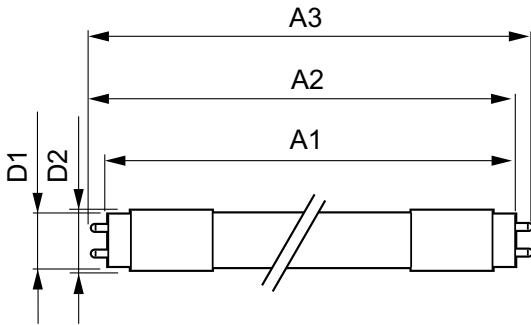

Product data

General Information		Warm-up time to 60% light (nom.)		0.5 s
Cap base	G13 [Medium Bi-Pin Fluorescent]	Power factor (nom.)	0.9	
EU RoHS compliant	Yes	Voltage (Nom)	220–240 V	
Nominal lifetime (nom.)	30000 h	Temperature		
Switching cycle	50,000X	T-ambient (max.)	45 °C	
Light Technical		T-ambient (min.)	-20 °C	
Colour Code	841 [CCT of 4100K (841)]	T storage (max.)	65 °C	
Beam Angle (Nom)	240 °	T storage (min.)	-40 °C	
Luminous flux (nom.)	3000 lm	T-Case maximum (nom.)	85 °C	
Colour designation	Cool White (CW)	Controls and Dimming		
Correlated Colour Temperature (Nom)	4000 K	Dimmable	No	
Luminous efficacy (rated) (nom.)	120.00 lm/W	Mechanical and Housing		
Colour consistency	<6	Product length	1500 mm	
Color rendering index (nom.)	80	Approval and Application		
LLMF at end of nominal lifetime (nom.)	70 %	Energy efficiency label (EEL)	A+	
Operating and Electrical		Energy-saving product	Yes	
Input frequency	50 to 60 Hz	Approval marks	CE marking RoHS compliance KEMA Keur certificate	
Power (Rated) (Nom)	25 W			
Lamp current (max.)	118 mA			
Lamp current (min.)	108 mA			
Starting time (nom.)	0.5 s			

Essential LEDtube

Energy consumption kWh/1,000 hours 25 kWh

Product Data

Full product code	871869668205000
Order product name	ESSENTIAL LEDtube 1500mm 25W 840 I
EAN/UPC – product	8718696772058
Order code	68205000

SAP numerator – quantity per pack 1

SAP numerator – packs per outer box 10

Material no. (12 NC) 929001289508

SAP net weight (piece) 0.310 kg

Dimensional drawing

TLED 220-240V 25W-58W 4000K G13 ND

Product	D1	D2	A1	A2	A3
ESSENTIAL LEDtube 1500mm 25W 840 I	25.7 mm	28 mm	1500 mm	1507.1 mm	1514.2 mm