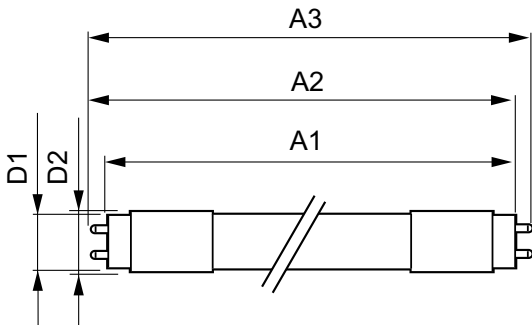

MASTER LEDtube EM/Mains

Controls and Dimming

Dimmable No

Mechanical and Housing

Product length 1200 mm

Approval and Application

Energy efficiency label (EEL) A++

Energy-saving product Yes

Approval marks CE marking RoHS compliance KEMA Keur certificate

Energy consumption kWh/1,000 hours 16 kWh

Product Data

Full product code	871869668740600
Order product name	MASTER LEDtube 1200mm UO 16W 865 T8
EAN/UPC – product	8718696687406
Order code	68740600
SAP numerator – quantity per pack	1
Numerator – packs per outer box	10
SAP material	929001298002
SAP net weight (piece)	0.251 kg

Dimensional drawing

TLED 4ft 16W-36W 2500lm 160D 6500K G13ND

Product	D1	D2	A1	A2	A3
MASTER LEDtube 1200mm UO 16W 865 T8	25.78 mm	28 mm	1198.2 mm	1205.3 mm	1212.4 mm

Photometric data

LEDtube 1200mm UO 16W 865 T8