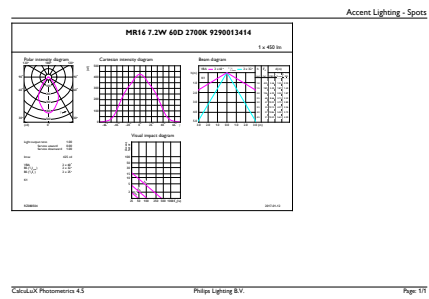

## Dimensional drawing

MAS LED MR16 ExpertColor 7.2-50W 927 60D

Product	D	C
MASTER LED MR16 ExpertColor 7.2-50W 927 60D	50.5 mm	46 mm

## Photometric data

Master LEDspot ExpertColor LV 50W EZ10 927 10D

Master LEDspot ExpertColor LV 50W GU5.3 927 60D