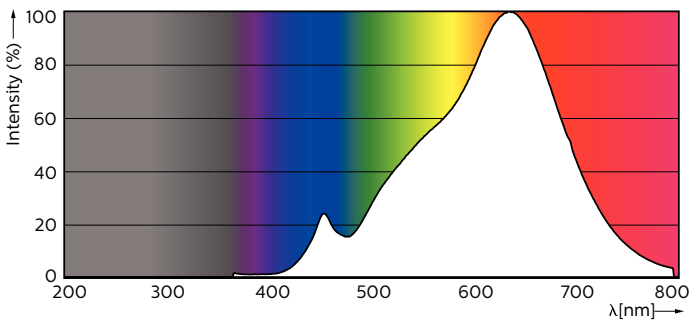

Photometric data

Master LEDspot ExpertColor LV 50W EZ10 927 10D