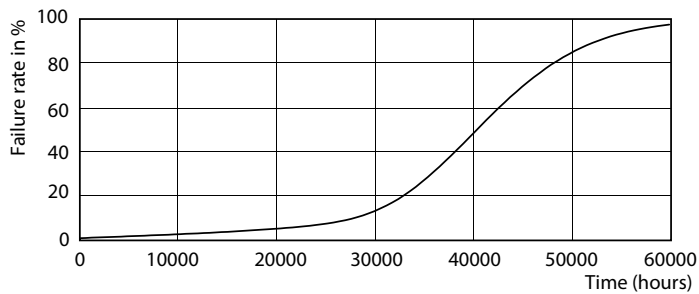

MASTER LEDspot ExpertColor LV

Photometric data

Master LEDspot ExpertColor LV 50W GU5.3 927 60D

Lifetime

Master LEDspot ExpertColor LV 50W EZ10 927 10D

Master LEDspot ExpertColor LV 50W EZ10 927 10D