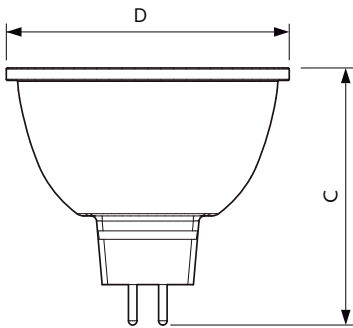

## Dimensional drawing

MAS LED MR16 ExpertColor 7.2-50W 927 60D

Product	D	C
MASTER LED MR16 ExpertColor 7.2-50W 927 60D	50.5 mm	46 mm