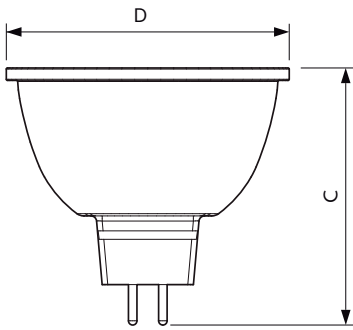

EAN/UPC – product	8718696719541
Order code	71954100
Numerator – quantity per pack	1
SAP numerator – packs per outer box	10
Material no. (12 NC)	929001341608
Net Weight (Piece)	0.034 kg

Dimensional drawing