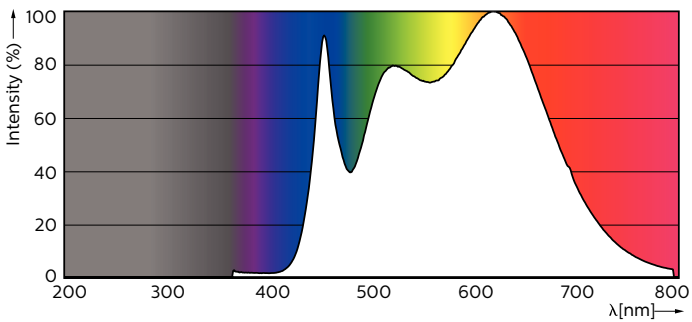

Product data

General Information		LLMF at end of nominal lifetime (nom.) 70 %	
Cap base	GU5.3 [GU5.3]		
EU RoHS compliant	Yes	Operating and Electrical	
Nominal lifetime (nom.)	40000 h	Input frequency	- Hz
Switching cycle	50,000X	Power (Rated) (Nom)	7.2 W
Technical type	7.2-50W	Lamp current (nom.)	800 mA
Light Technical		Wattage equivalent	50 W
Colour Code	940 [CCT of 4,000 K]	Starting time (nom.)	0.5 s
Beam Angle (Nom)	60 °	Warm-up time to 60% light (nom.)	1 s
Luminous flux (nom.)	480 lm	Power factor (nom.)	0.7
Luminous intensity (nom.)	440 cd	Voltage (Nom)	12 V
Colour designation	Cool White (CW)	Temperature	
Correlated Colour Temperature (Nom)	4000 K	T-Case maximum (nom.)	92 °C
Luminous efficacy (rated) (nom.)	66.67 lm/W	Controls and Dimming	
Colour consistency	<3	Dimmable	Yes
Colour rendering index (nom.)	97		

MASTER LEDspot ExpertColor LV

Approval and Application

Energy efficiency label (EEL)	Not applicable
Suitable for accent lighting	Yes
Energy consumption kWh/1,000 hours - kWh	

Product Data

Full product code	871869671954100
Order product name	MASTER LED MR16 ExpertColor 7.2-50W 940 60D
	60D

MAS LED MR16 ExpertColor 7.2-50W 940 60D

Product	D	C
MASTER LED MR16 ExpertColor 7.2-50W 940 60D	50.5 mm	46 mm

Photometric data

Master LEDspot ExpertColor LV 50W EZ10 940 10D

Master LEDspot ExpertColor LV 50W GU5.3 940 60D

MASTER LEDspot ExpertColor LV

Photometric data

Master LEDspot ExpertColor LV 50W GU5.3 940 60D

Lifetime

Master LEDspot ExpertColor LV 50W EZ10 927 10D

Master LEDspot ExpertColor LV 50W EZ10 927 10D