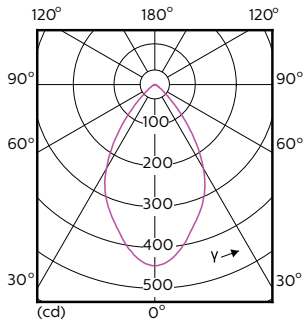

MASTER LEDspot ExpertColor LV

Photometric data

Master LEDspot ExpertColor LV 50W GU5.3 940 60D