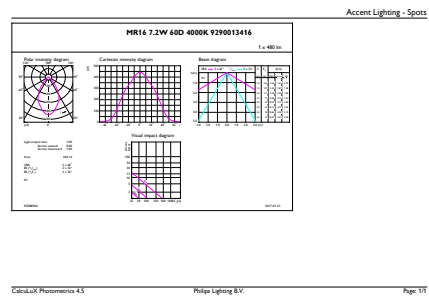

Product data

General Information		LLMF at end of nominal lifetime (nom.) 70 %	
Cap base	GU5.3 [GU5.3]		
EU RoHS compliant	Yes	Operating and Electrical	
Nominal lifetime (nom.)	40000 h	Input frequency	- Hz
Switching cycle	50,000X	Power (Rated) (Nom)	7.2 W
Technical type	7.2-50W	Lamp current (nom.)	800 mA
Light Technical		Wattage equivalent	50 W
Colour Code	940 [CCT of 4,000 K]	Starting time (nom.)	0.5 s
Beam Angle (Nom)	60 °	Warm-up time to 60% light (nom.)	1 s
Luminous flux (nom.)	480 lm	Power factor (nom.)	0.7
Luminous intensity (nom.)	440 cd	Voltage (Nom)	12 V
Colour designation	Cool White (CW)	Temperature	
Correlated Colour Temperature (Nom)	4000 K	T-Case maximum (nom.)	92 °C
Luminous efficacy (rated) (nom.)	66.67 lm/W	Controls and Dimming	
Colour consistency	<3	Dimmable	Yes
Colour rendering index (nom.)	97		

EAN/UPC – product	8718696719541
Order code	71954100
Numerator – quantity per pack	1
SAP numerator – packs per outer box	10
Material no. (12 NC)	929001341608
Net Weight (Piece)	0.034 kg

Dimensional drawing

MAS LED MR16 ExpertColor 7.2-50W 940 60D

Product	D	C
MASTER LED MR16 ExpertColor 7.2-50W 940 60D	50.5 mm	46 mm

Photometric data

Master LEDspot ExpertColor LV 50W EZ10 940 10D

Master LEDspot ExpertColor LV 50W GU5.3 940 60D