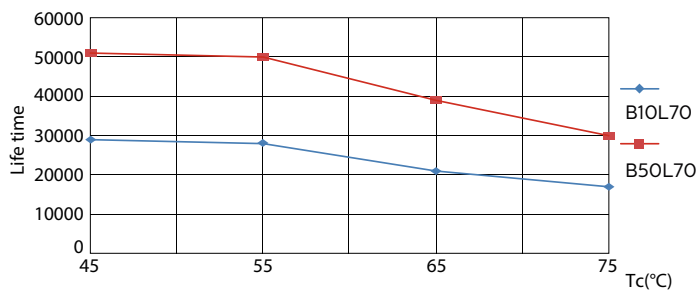

Product data

General Information	
Cap base	G5 [G5]
EU RoHS compliant	Yes
Nominal lifetime (nom.)	50000 h
Switching cycle	50,000X
Light Technical	
Colour Code	830 [CCT of 3,000 K]
Beam Angle (Nom)	160 °
Luminous flux (nom.)	5200 lm
Colour designation	White (WH)
Correlated Colour Temperature (Nom)	3000 K
Luminous efficacy (rated) (nom.)	144.00 lm/W
Colour consistency	<6
Colour rendering index (nom.)	83
LLMF at end of nominal lifetime (nom.)	70 %
Operating and Electrical	
Input frequency	40000-75000 Hz

LEDtube 1200mm 26W G5

MASTER LEDtube InstantFit HF T5

Photometric data

SDPO_MLEDGA_0039-Spectral Power distribution

Lifetime

LEDtube 1500mm 36W G5 5600lm

LEDtube 1500mm 36W G5 5600lm

LEDtube 1500mm 36W G5 5600lm