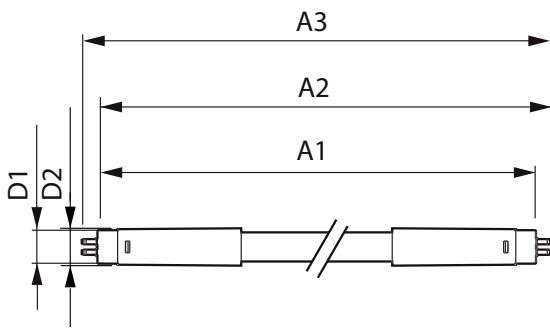

Product data

General Information	
Cap base	G5 [G5]
EU RoHS compliant	Yes
Nominal lifetime (nom.)	50000 h
Switching cycle	50,000X
Light Technical	
Colour Code	830 [CCT of 3,000 K]
Beam Angle (Nom)	160 °
Luminous flux (nom.)	5200 lm
Colour designation	White (WH)
Correlated Colour Temperature (Nom)	3000 K
Luminous efficacy (rated) (nom.)	144.00 lm/W
Colour consistency	<6
Colour rendering index (nom.)	83
LLMF at end of nominal lifetime (nom.)	70 %
Operating and Electrical	
Input frequency	40000-75000 Hz

MASTER LEDtube InstantFit HF T5

Mechanical and Housing

Bulb material	Plastic
Product length	1500 mm

Approval and Application

Energy efficiency label (EEL)	A++
Energy-saving product	Yes
Approval marks	RoHS compliance CE marking KEMA Keur certificate
Energy consumption kWh/1,000 hours	42 kWh

Dimensional drawing

TLED 230V 37-80W 5600lm 160D 3000K G5 ND

Product	D1	D2	A1	A2	A3
Master LEDtube HF 1500mm UO 36W 830 T5	15.2 mm	21 mm	1447.8 mm	1454.9 mm	1462 mm

Photometric data

LEDtube 1500mm 36W G5 830 5200lm