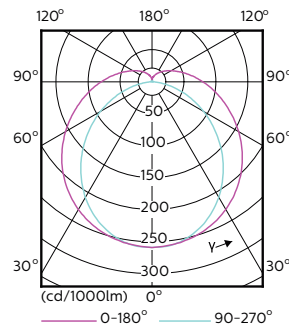

Product data

General Information	
Cap base	G5 [G5]
EU RoHS compliant	Yes
Nominal lifetime (nom.)	50000 h
Switching cycle	50,000X
Light Technical	
Colour Code	830 [CCT of 3,000 K]
Beam Angle (Nom)	160 °
Luminous flux (nom.)	5200 lm
Colour designation	White (WH)
Correlated Colour Temperature (Nom)	3000 K
Luminous efficacy (rated) (nom.)	144.00 lm/W
Colour consistency	<6
Colour rendering index (nom.)	83
LLMF at end of nominal lifetime (nom.)	70 %
Operating and Electrical	
Input frequency	40000-75000 Hz

Dimensional drawing

TLED 230V 37-80W 5600lm 160D 3000K G5 ND

Product	D1	D2	A1	A2	A3
Master LEDtube HF 1500mm UO 36W 830 T5	15.2 mm	21 mm	1447.8 mm	1454.9 mm	1462 mm

Photometric data

LEDtube 1500mm 36W G5 830 5200lm