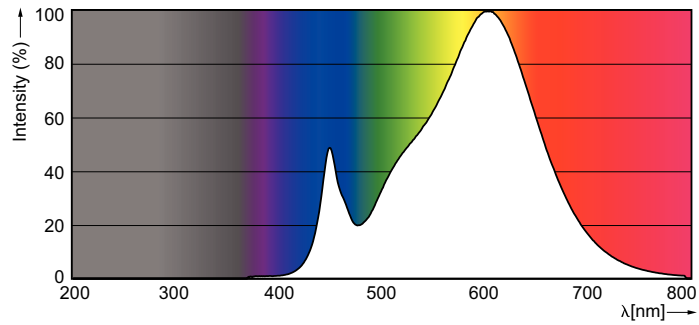

MASTER LEDtube InstantFit HF T5

Photometric data

SDPO_MLEDGA_0039-Spectral Power distribution