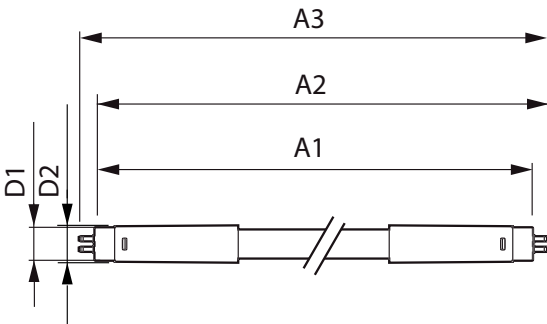

Product data

General Information	
Cap base	G5 [G5]
EU RoHS compliant	Yes
Nominal lifetime (nom.)	50000 h
Switching cycle	50,000X
Light Technical	
Colour Code	865 [CCT of 6,500 K]
Beam Angle (Nom)	160 °
Luminous flux (nom.)	5600 lm
Colour designation	Cool Daylight
Correlated Colour Temperature (Nom)	6500 K
Luminous efficacy (rated) (nom.)	155.00 lm/W
Colour consistency	<6
Colour rendering index (nom.)	83
LLMF at end of nominal lifetime (nom.)	70 %
Operating and Electrical	
Input frequency	40000-75000 Hz

MASTER LEDtube InstantFit HF T5

Mechanical and Housing

Lamp Finish	Frosted
Bulb material	Plastic
Product length	1500 mm

Approval and Application

Energy efficiency label (EEL)	A++
Energy-saving product	Yes
Approval marks	RoHS compliance CE marking KEMA Keur certificate
Energy consumption kWh/1,000 hours	42 kWh

Dimensional drawing

TLED 230V 37-80W 5600lm 160D 6500K G5 ND

Product	D1	D2	A1	A2	A3
Master LEDtube HF 1500mm UO 36W 865 T5	15.2 mm	21 mm	1447.8 mm	1454.9 mm	1462 mm

Photometric data

LEDtube 1500mm 36W G5 865 5600lm