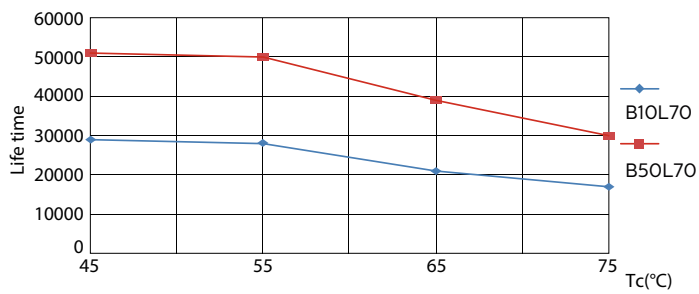

Product data

General Information	
Cap base	G5 [G5]
EU RoHS compliant	Yes
Nominal lifetime (nom.)	50000 h
Switching cycle	50,000X
Light Technical	
Colour Code	865 [CCT of 6,500 K]
Beam Angle (Nom)	160 °
Luminous flux (nom.)	5600 lm
Colour designation	Cool Daylight
Correlated Colour Temperature (Nom)	6500 K
Luminous efficacy (rated) (nom.)	155.00 lm/W
Colour consistency	<6
Colour rendering index (nom.)	83
LLMF at end of nominal lifetime (nom.)	70 %
Operating and Electrical	
Input frequency	40000-75000 Hz

LEDtube 1500mm 36W G5 865 5600lm

MASTER LEDtube InstantFit HF T5

Photometric data

LEDtube 1200mm 26W G5

Lifetime

LEDtube 1500mm 36W G5 5600lm

LEDtube 1500mm 36W G5 5600lm

LEDtube 1500mm 36W G5 5600lm