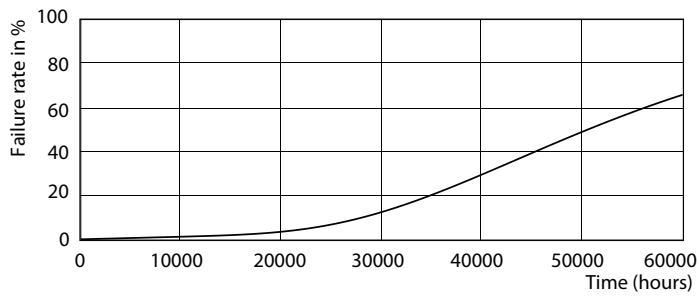

Product data

General Information	
Cap base	G5 [G5]
EU RoHS compliant	Yes
Nominal lifetime (nom.)	50000 h
Switching cycle	50,000X
Light Technical	
Colour Code	865 [CCT of 6,500 K]
Beam Angle (Nom)	160 °
Luminous flux (nom.)	5600 lm
Colour designation	Cool Daylight
Correlated Colour Temperature (Nom)	6500 K
Luminous efficacy (rated) (nom.)	155.00 lm/W
Colour consistency	<6
Colour rendering index (nom.)	83
LLMF at end of nominal lifetime (nom.)	70 %
Operating and Electrical	
Input frequency	40000-75000 Hz

LEDtube 1500mm 36W G5 865 5600lm

MASTER LEDtube InstantFit HF T5

Photometric data

LEDtube 1200mm 26W G5

Lifetime

LEDtube 1500mm 36W G5 5600lm

LEDtube 1500mm 36W G5 5600lm

LEDtube 1500mm 36W G5 5600lm