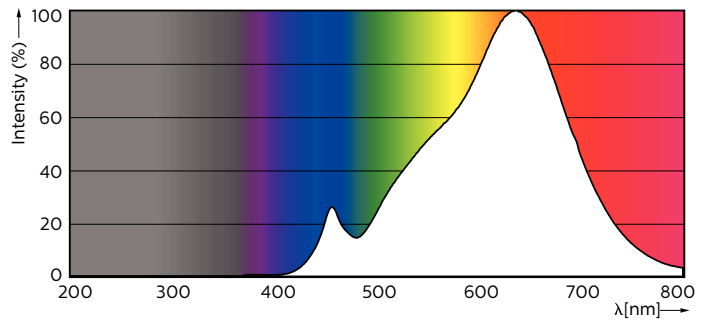

MASTER LEDspot ExpertColor MV 50W GU10 927 25D

MASTER LEDspot ExpertColor MV 50W GU10 927 25D