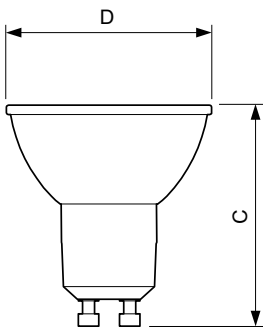

## Dimensional drawing

GU10 230V5.5W-50W345lm25D 2700K GU10 Dim

Product	D	C
MASTER LED ExpertColor LED ExpertColor 5.5-50W GU10 927 24D	50 mm	54 mm