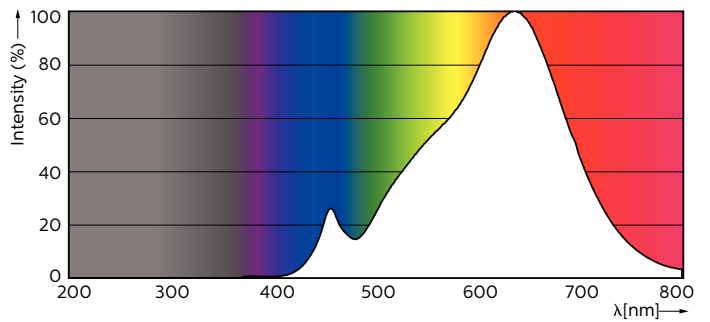

Product data

General Information	
Cap base	GU10 [GU10]
EU RoHS compliant	Yes
Nominal lifetime (nom.)	40000 h
Switching cycle	50,000X
Technical type	5.5-50W

Light Technical	
Colour Code	927
Beam Angle (Nom)	36 °
Luminous flux (nom.)	355 lm
Luminous intensity (nom.)	800 cd
Colour designation	Warm White (WW)
Correlated Colour Temperature (Nom)	2700 K
Luminous efficacy (rated) (nom.)	64.55 lm/W
Colour consistency	<3
Colour rendering index (nom.)	97
LLMF at end of nominal lifetime (nom.)	70 %

Dimensional drawing

GU10 230V5.5W-50W345lm40D 2700K GU10 Dim

Product	D	C
MASTER LED ExpertColor 5.5-50W GU10 927 36D	50 mm	54 mm

Photometric data

MASTER LEDspot ExpertColor MV 50W GU10 927 36D

MASTER LEDspot ExpertColor MV 50W GU10 927 36D

MASTER LEDspot ExpertColor MV

Photometric data

MASTER LEDspot ExpertColor MV 50W GU10 927 36D

Lifetime

MASTER LEDspot ExpertColor MV 35W GU10 25D

MASTER LEDspot ExpertColor MV 35W GU10 25D