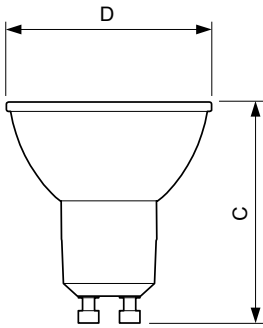

Dimensional drawing

GU10 230V5.5W-50W345lm40D 2700K GU10 Dim

Product	D	C
MASTER LED ExpertColor 5.5-50W GU10 927 36D	50 mm	54 mm

Photometric data

MASTER LEDspot ExpertColor MV 50W GU10 927 36D

MASTER LEDspot ExpertColor MV 50W GU10 927 36D