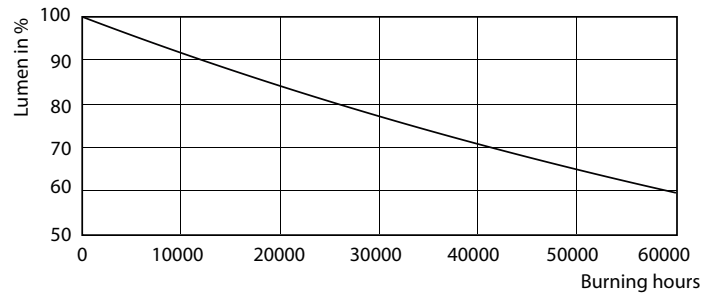

Product data

General Information	
Cap base	GU10 [GU10]
EU RoHS compliant	Yes
Nominal lifetime (nom.)	40000 h
Switching cycle	50,000X
Technical type	5.5-50W

Light Technical	
Colour Code	927
Beam Angle (Nom)	36 °
Luminous flux (nom.)	355 lm
Luminous intensity (nom.)	800 cd
Colour designation	Warm White (WW)
Correlated Colour Temperature (Nom)	2700 K
Luminous efficacy (rated) (nom.)	64.55 lm/W
Colour consistency	<3
Colour rendering index (nom.)	97
LLMF at end of nominal lifetime (nom.)	70 %

MASTER LEDspot ExpertColor MV

Photometric data

MASTER LEDspot ExpertColor MV 50W GU10 927 36D

Lifetime

MASTER LEDspot ExpertColor MV 35W GU10 25D

MASTER LEDspot ExpertColor MV 35W GU10 25D