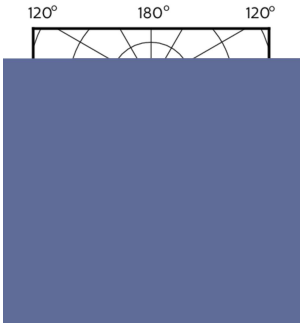

MASTER LEDspot ExpertColor MV

Photometric data

MASTER LEDspot ExpertColor MV 50W GU10 927 36D