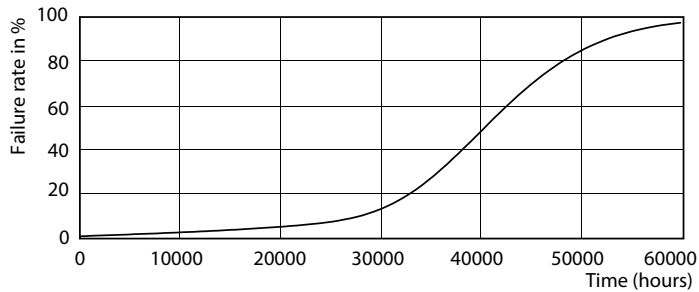

Lifetime

MASTER LEDspot ExpertColor MV 35W GU10 25D