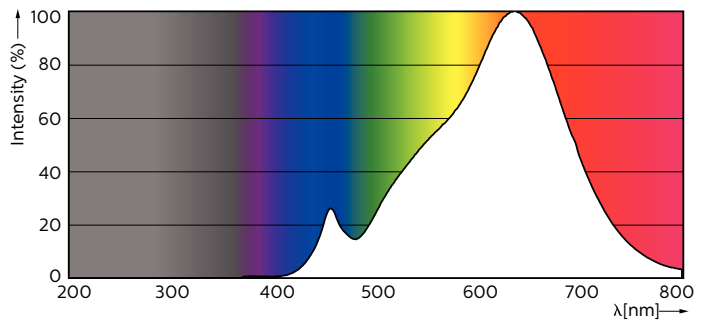

Product data

General Information		Luminous flux in 90° cone (rated)	
Cap base	GU10 [GU10]		355 lm
EU RoHS compliant	Yes	Operating and Electrical	
Nominal lifetime (nom.)	40000 h	Input frequency	50 to 60 Hz
Switching cycle	50,000X	Power (Rated) (Nom)	5.5 W
Technical type	5.5-50W	Lamp current (nom.)	30 mA
		Wattage equivalent	50 W
Light Technical		Starting time (nom.)	0.5 s
Colour Code	927	Warm-up time to 60% light (nom.)	0.5 s
Beam Angle (Nom)	36°	Power factor (nom.)	0.8
Luminous flux (nom.)	385 lm	Voltage (Nom)	220-240 V
Luminous intensity (nom.)	800 cd	Temperature	
Colour designation	Warm White (WW)	T-Case maximum (nom.)	80 °C
Correlated Colour Temperature (Nom)	2700 K	Controls and Dimming	
Luminous efficacy (rated) (nom.)	70.00 lm/W	Dimmable	Yes
Colour consistency	<3		
Colour rendering index (nom.)	97		
LLMF at end of nominal lifetime (nom.)	70 %		

MASTER LEDspot ExpertColor MV

Approval and Application

Energy efficiency label (EEL)	A+
Suitable for accent lighting	Yes
Energy consumption kWh/1,000 hours	6 kWh

Product Data

Full product code	871869670733300
Order product name	MASTER LED ExpertColor 5.5-50W GU10 927 36D

Product	D	C
MASTER LED ExpertColor 5.5-50W GU10 927 36D	50 mm	54 mm

Photometric data

MASTER LEDspot ExpertColor MV 50W GU10 927 36D

MASTER LEDspot ExpertColor MV 50W GU10 927 36D

MASTER LEDspot ExpertColor MV

Photometric data

MASTER LEDspot ExpertColor MV 50W GU10 927 36D

Lifetime

MASTER LEDspot ExpertColor MV 35W GU10 25D

MASTER LEDspot ExpertColor MV 35W GU10 25D