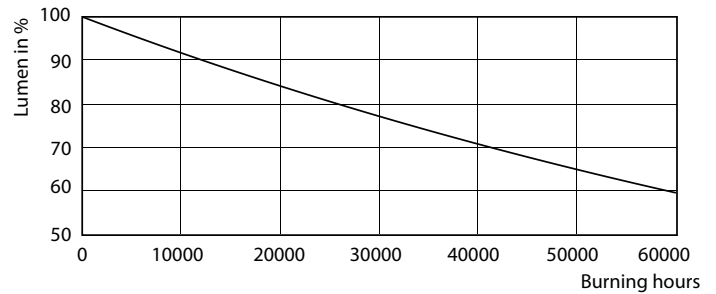

Product data

General Information		Luminous flux in 90° cone (rated)	
Cap base	GU10 [GU10]		355 lm
EU RoHS compliant	Yes	Operating and Electrical	
Nominal lifetime (nom.)	40000 h	Input frequency	50 to 60 Hz
Switching cycle	50,000X	Power (Rated) (Nom)	5.5 W
Technical type	5.5-50W	Lamp current (nom.)	30 mA
		Wattage equivalent	50 W
Light Technical		Starting time (nom.)	0.5 s
Colour Code	927	Warm-up time to 60% light (nom.)	0.5 s
Beam Angle (Nom)	36°	Power factor (nom.)	0.8
Luminous flux (nom.)	385 lm	Voltage (Nom)	220-240 V
Luminous intensity (nom.)	800 cd	Temperature	
Colour designation	Warm White (WW)	T-Case maximum (nom.)	80 °C
Correlated Colour Temperature (Nom)	2700 K	Controls and Dimming	
Luminous efficacy (rated) (nom.)	70.00 lm/W	Dimmable	Yes
Colour consistency	<3		
Colour rendering index (nom.)	97		
LLMF at end of nominal lifetime (nom.)	70 %		

Photometric data

MASTER LEDspot ExpertColor MV 50W GU10 927 36D

Lifetime

MASTER LEDspot ExpertColor MV 35W GU10 25D

MASTER LEDspot ExpertColor MV 35W GU10 25D