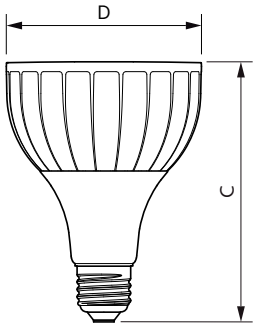

### Product data

General Information	
Cap base	E27 [ E27]
EU RoHS compliant	Yes
Nominal lifetime (nom.)	25000 h
Switching cycle	50,000X
Technical type	20-35W
Light Technical	
Colour Code	841 [ CCT of 4100K (841)]
Beam Angle (Nom)	15 °
Luminous flux (nom.)	1850 lm
Colour designation	Cool White (CW)
Correlated Colour Temperature (Nom)	4000 K
Luminous efficacy (rated) (nom.)	92.00 lm/W
Colour consistency	<6
Colour rendering index (nom.)	82
LLMF at end of nominal lifetime (nom.)	70 %
Operating and Electrical	
Input frequency	50 to 60 Hz

## Dimensional drawing

PAR30L 220-240V 20-35W 1850lm 4KK E27 ND

Product	D	C
Master LED PAR30L 20W 15D 840	95.5 mm	129 mm