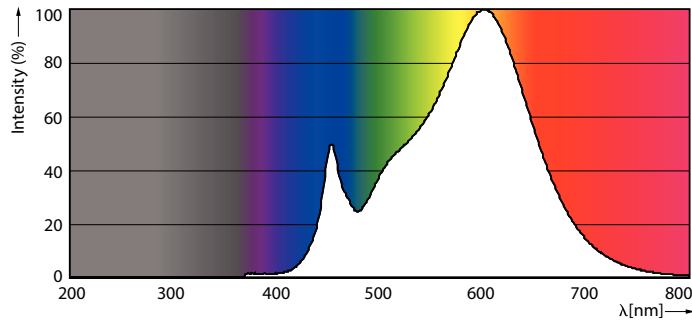

Photometric data

LEDspot MAS 20W E27 PAR30L 830 15D ND