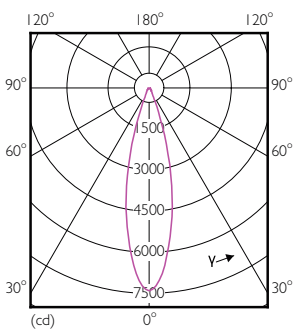

LEDspot MAS 20W E27 PAR30L 830 30D ND