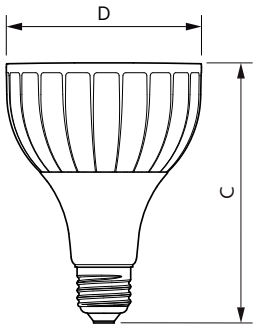

MASTER LEDspot PAR High Lumen

Energy consumption kWh/1,000 hours	20 kWh
Product Data	
Full product code	871869673134500
Order product name	Master LED PAR30L 20W 30D 830
EAN/UPC – product	8718696731345
Order code	73134500

Numerator – quantity per pack	1
SAP numerator – packs per outer box	6
Material no. (12 NC)	929001354008
Net Weight (Piece)	0.410 kg

Dimensional drawing

PAR30L 220-240V 20-35W 1800lm 3KK E27 ND

Product	D	C
Master LED PAR30L 20W 30D 830	95.5 mm	129 mm