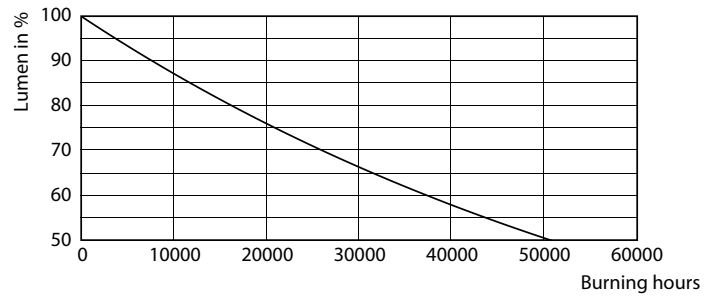

Product data

General Information	
Cap base	E27 [E27]
EU RoHS compliant	Yes
Nominal lifetime (nom.)	25000 h
Switching cycle	50,000X
Technical type	20-35W
Light Technical	
Colour Code	830 [CCT of 3,000 K]
Beam Angle (Nom)	30 °
Luminous flux (nom.)	1800 lm
Luminous intensity (nom.)	5400 cd
Colour designation	White (WH)
Correlated Colour Temperature (Nom)	3000 K
Luminous efficacy (rated) (nom.)	90.00 lm/W
Colour consistency	<6
Colour rendering index (nom.)	82
LLMF at end of nominal lifetime (nom.)	70 %

Photometric data

LEDspot MAS 20W E27 PAR30L 830 15D ND

LEDspot MAS 20W E27 PAR30L 830 30D ND

LEDspot MAS 20W E27 PAR30L 830 30D ND

MASTER LEDspot PAR High Lumen

Lifetime

LEDspot MAS 37W E27 PAR30L 830 15D ND