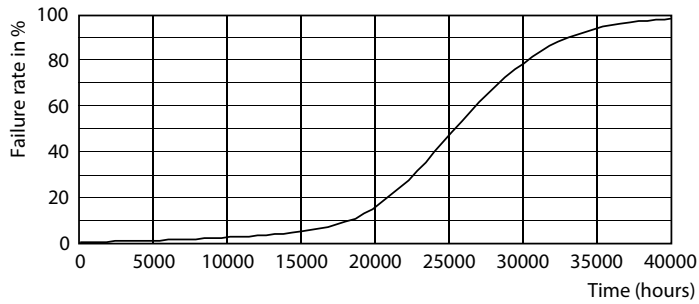

Product data

General Information	
Cap base	E27 [E27]
EU RoHS compliant	Yes
Nominal lifetime (nom.)	25000 h
Switching cycle	50,000X
Technical type	20-35W
Light Technical	
Colour Code	830 [CCT of 3,000 K]
Beam Angle (Nom)	30 °
Luminous flux (nom.)	1800 lm
Luminous intensity (nom.)	5400 cd
Colour designation	White (WH)
Correlated Colour Temperature (Nom)	3000 K
Luminous efficacy (rated) (nom.)	90.00 lm/W
Colour consistency	<6
Colour rendering index (nom.)	82
LLMF at end of nominal lifetime (nom.)	70 %

Photometric data

LEDspot MAS 20W E27 PAR30L 830 15D ND

LEDspot MAS 20W E27 PAR30L 830 30D ND

LEDspot MAS 20W E27 PAR30L 830 30D ND

MASTER LEDspot PAR High Lumen

Lifetime

LEDspot MAS 37W E27 PAR30L 830 15D ND