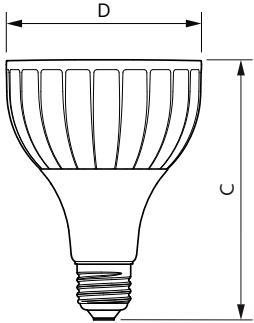

Product data

General Information	
Cap base	E27 [E27]
EU RoHS compliant	Yes
Nominal lifetime (nom.)	25000 h
Switching cycle	50,000X
Technical type	20-35W
Light Technical	
Colour Code	841 [CCT of 4100K (841)]
Beam Angle (Nom)	30 °
Luminous flux (nom.)	1850 lm
Colour designation	Cool White (CW)
Correlated Colour Temperature (Nom)	4000 K
Luminous efficacy (rated) (nom.)	92.00 lm/W
Colour consistency	<6
Colour rendering index (nom.)	82
LLMF at end of nominal lifetime (nom.)	70 %
Operating and Electrical	
Input frequency	50 to 60 Hz

Power (Rated) (Nom)	20 W
Lamp current (nom.)	95 mA
Wattage equivalent	35 W
Starting time (nom.)	0.5 s
Warm-up time to 60% light (nom.)	0.5 s
Power factor (nom.)	0.9
Voltage (Nom)	220-240 V
Temperature	
T-Case maximum (nom.)	67 °C
Controls and Dimming	
Dimmable	No
Approval and Application	
Energy efficiency label (EEL)	A+
Suitable for accent lighting	Yes
Energy consumption kWh/1,000 hours	20 kWh

SAP numerator – packs per outer box	6
Material no. (12 NC)	929001354108
Net Weight (Piece)	0.410 kg

Dimensional drawing

PAR30L 220-240V 20-35W 1850lm 4KK E27 ND

Product	D	C
Master LED PAR30L 20W 30D 840	95.5 mm	129 mm