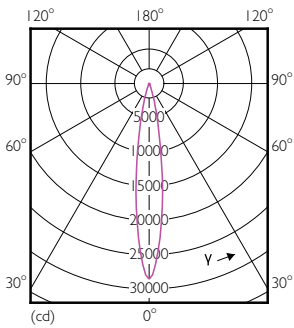

Photometric data

LEDspot PAR30L E27 32W 4000K 15D