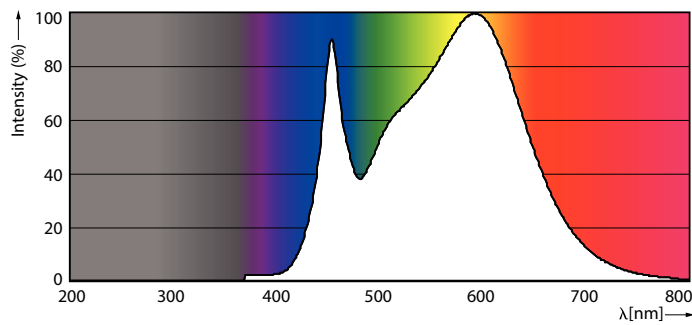

LEDspot PAR30L E27 32W 4000K 15D