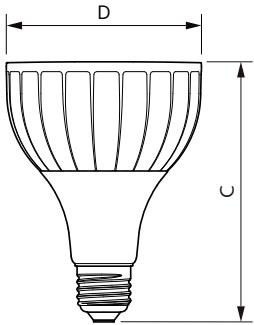

MASTER LEDspot PAR High Lumen

Product Data	
Full product code	871869673140600
Order product name	Master LED PAR30L 32W 15D 840
EAN/UPC – product	8718696731406
Order code	73140600
Numerator – quantity per pack	1

SAP numerator – packs per outer box	6
Material no. (12 NC)	929001354408
Net Weight (Piece)	0.410 kg

Dimensional drawing

PAR30L 220-240V 32-70W 15D 4000K E27 ND

Product	D	C
Master LED PAR30L 32W 15D 840	95.5 mm	129 mm