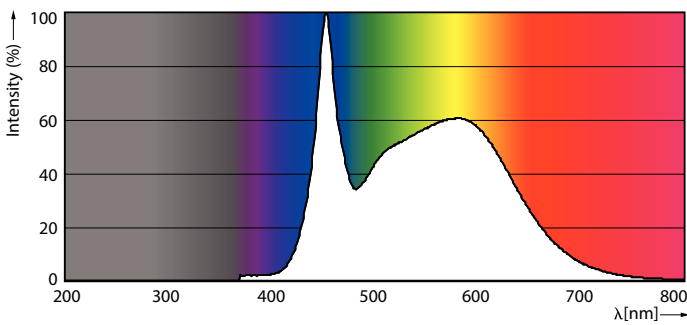

LEDspot PAR30L E27 5700K 15D

LEDspot PAR30L E27 5700K 15D