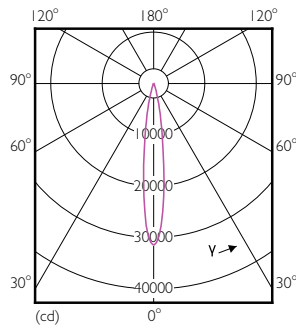

LEDspot PAR30L E27 5700K 15D