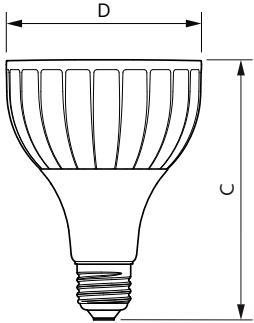

MASTER LEDspot PAR High Lumen

Product Data

Full product code	871869673142000
Order product name	Master LED PAR30L 32W 15D 857
EAN/UPC – product	8718696731420
Order code	73142000
Numerator – quantity per pack	1

SAP numerator – packs per outer box	6
Material no. (12 NC)	929001354508
Net Weight (Piece)	0.410 kg

Dimensional drawing

PAR30L 220-240V 32-70W 15D 5700K E27 ND

Product	D	C
Master LED PAR30L 32W 15D 857	95.5 mm	129 mm

Photometric data