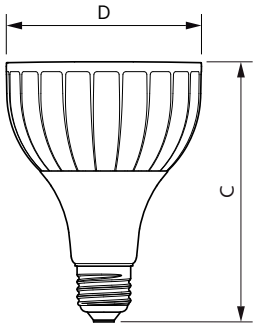

MASTER LEDspot PAR High Lumen

Product Data

Full product code	871869673144400
Order product name	Master LED PAR30L 32W 30D 830
EAN/UPC – product	8718696731444
Order code	73144400
Numerator – quantity per pack	1

SAP numerator – packs per outer box	6
Material no. (12 NC)	929001354708
Net Weight (Piece)	0.410 kg

Dimensional drawing

PAR30L 220-240V 32-70W 30D 3000K E27 ND

Product	D	C
Master LED PAR30L 32W 30D 830	95.5 mm	129 mm