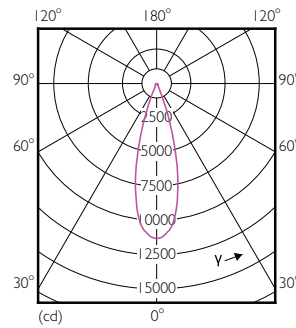

LEDspot PAR30L E27 32W 4000K 30D