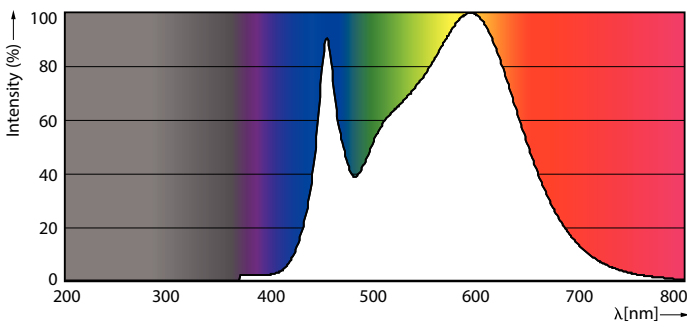

LEDspot PAR30L E27 32W 4000K 30D

LEDspot PAR30L E27 32W 4000K 30D