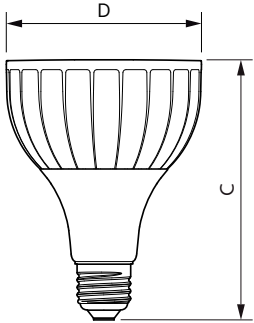

MASTER LEDspot PAR High Lumen

Product Data

Full product code	871869673146800
Order product name	Master LED PAR30L 32W 30D 840
EAN/UPC – product	8718696731468
Order code	73146800
Numerator – quantity per pack	1

SAP numerator – packs per outer box	6
Material no. (12 NC)	929001354808
Net Weight (Piece)	0.410 kg

Dimensional drawing

PAR30L 220-240V 32-70W 30D 4000K E27 ND

Product	D	C
Master LED PAR30L 32W 30D 840	95.5 mm	129 mm

Photometric data