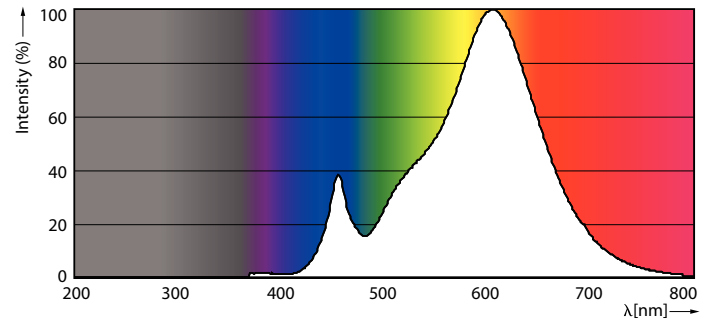

LEDspot MAS 41W E27 PAR30L 827 30D ND

LEDspot MAS 37W E27 PAR30L 827 15D ND