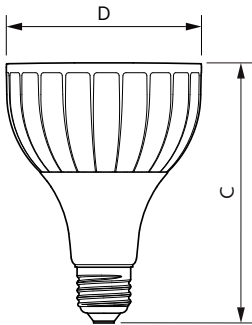

MASTER LEDspot PAR High Lumen

Energy consumption kWh/1,000 hours	40 kWh
Product Data	
Full product code	871869675933200
Order product name	Master LED PAR30L 40W 15D 830
EAN/UPC – product	8718696759332
Order code	75933200

Numerator – quantity per pack	1
SAP numerator – packs per outer box	6
Material no. (12 NC)	929001374408
Net Weight (Piece)	0.410 kg

Dimensional drawing

PAR30L 35-35W 4000lm 15D 3000K E27 ND

Product	D	C
Master LED PAR30L 40W 15D 830	95.5 mm	129 mm