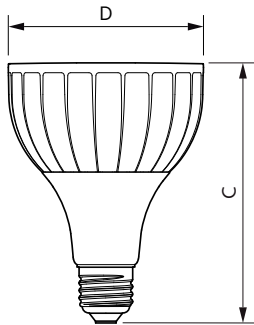

MASTER LEDspot PAR High Lumen

Energy consumption kWh/1,000 hours	40 kWh
Product Data	
Full product code	871869675935600
Order product name	Master LED PAR30L 40W 15D 840
EAN/UPC – product	8718696759356
Order code	75935600

Numerator – quantity per pack	1
SAP numerator – packs per outer box	6
Material no. (12 NC)	929001374508
Net Weight (Piece)	0.410 kg

Dimensional drawing

PAR30L 35-35W 4000lm 15D 4000K E27 ND

Product	D	C
Master LED PAR30L 40W 15D 840	95.5 mm	129 mm