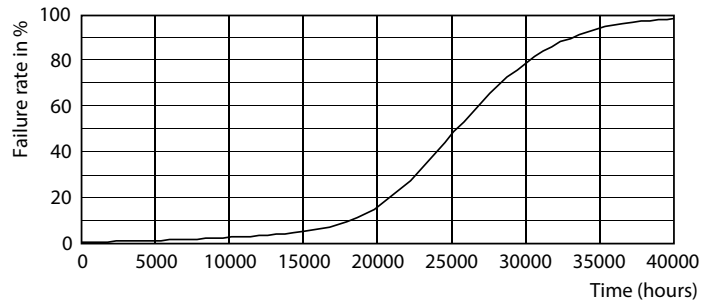

Product data

General Information	
Cap base	E27 [E27]
EU RoHS compliant	Yes
Nominal lifetime (nom.)	25000 h
Switching cycle	50,000X
Technical type	40-70W
Light Technical	
Colour Code	841 [CCT of 4100K (841)]
Beam Angle (Nom)	15 °
Luminous flux (nom.)	4200 lm
Luminous intensity (nom.)	42000 cd
Colour designation	Cool White (CW)
Correlated Colour Temperature (Nom)	4000 K
Luminous efficacy (rated) (nom.)	105.00 lm/W
Colour consistency	<6
Colour rendering index (nom.)	82
LLMF at end of nominal lifetime (nom.)	70 %

Photometric data

LEDspot E27 PAR30L 35W 4000K

LEDspot E27 PAR30L 35W 4000K

MASTER LEDspot PAR High Lumen

Lifetime

LEDspot E27 PAR30L 35W 4000K

LEDspot E27 PAR30L 35W 4000K