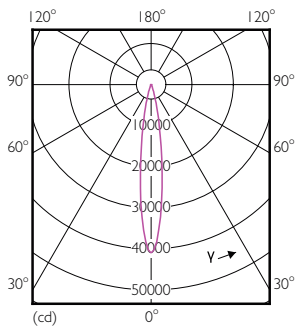

Photometric data

LEDspot E27 PAR30L 35W 4000K