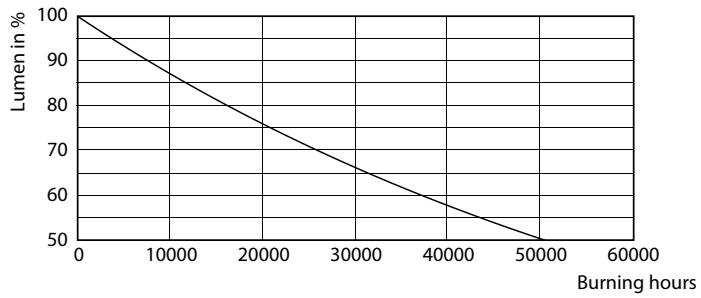

Product data

General Information	
Cap base	E27 [E27]
EU RoHS compliant	Yes
Nominal lifetime (nom.)	25000 h
Switching cycle	50,000X
Technical type	40-70W
Light Technical	
Colour Code	841 [CCT of 4100K (841)]
Beam Angle (Nom)	15 °
Luminous flux (nom.)	4200 lm
Luminous intensity (nom.)	42000 cd
Colour designation	Cool White (CW)
Correlated Colour Temperature (Nom)	4000 K
Luminous efficacy (rated) (nom.)	105.00 lm/W
Colour consistency	<6
Colour rendering index (nom.)	82
LLMF at end of nominal lifetime (nom.)	70 %

Photometric data

LEDspot E27 PAR30L 35W 4000K

LEDspot E27 PAR30L 35W 4000K

MASTER LEDspot PAR High Lumen

Lifetime

LEDspot E27 PAR30L 35W 4000K

LEDspot E27 PAR30L 35W 4000K