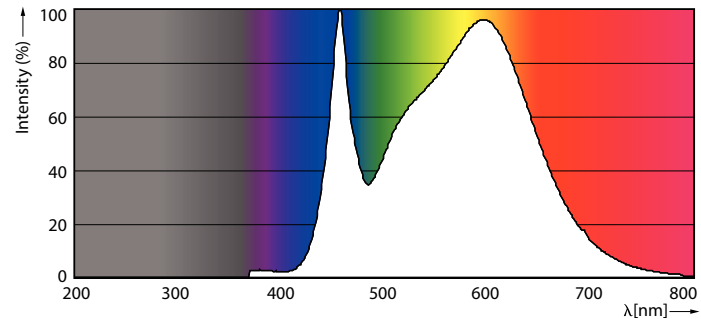

LEDspot E27 PAR30L 35W 4000K