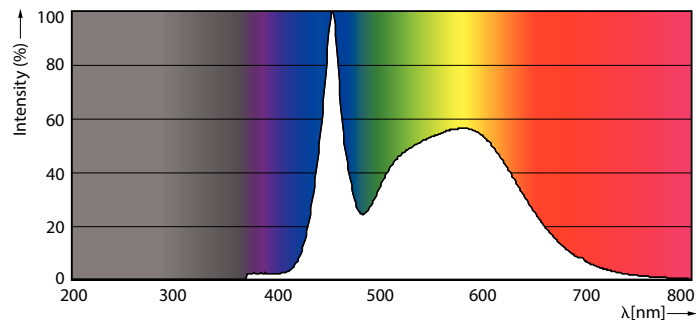

Photometric data

LEDspot E27 PAR30L 35W 6000K