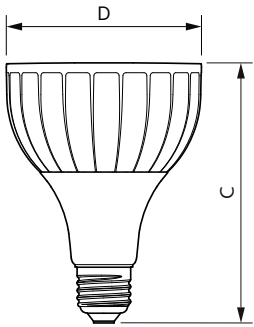

MASTER LEDspot PAR High Lumen

Energy consumption kWh/1,000 hours	40 kWh
Product Data	
Full product code	871869675937000
Order product name	Master LED PAR30L 40W 15D 857
EAN/UPC – product	8718696759370
Order code	75937000

Numerator – quantity per pack	1
SAP numerator – packs per outer box	6
Material no. (12 NC)	929001374608
Net Weight (Piece)	0.410 kg

Dimensional drawing

PAR30L 35-35W 4000lm 15D 6000K E27 ND

Product	D	C
Master LED PAR30L 40W 15D 857	95.5 mm	129 mm