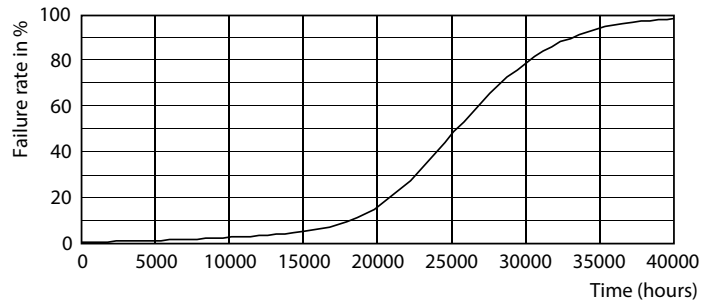

Product data

General Information	
Cap base	E27 [E27]
EU RoHS compliant	Yes
Nominal lifetime (nom.)	25000 h
Switching cycle	50,000X
Technical type	40-70W
Light Technical	
Colour Code	857 [CCT of 5,700 K]
Beam Angle (Nom)	15 °
Luminous flux (nom.)	4200 lm
Luminous intensity (nom.)	42000 cd
Colour designation	Daylight
Correlated Colour Temperature (Nom)	5700 K
Luminous efficacy (rated) (nom.)	105.00 lm/W
Colour consistency	<6
Colour rendering index (nom.)	82
LLMF at end of nominal lifetime (nom.)	70 %

Photometric data

LEDspot E27 PAR30L 35W 6000K

LEDspot E27 PAR30L 35W 6000K

MASTER LEDspot PAR High Lumen

Lifetime

LEDspot E27 PAR30L 35W 4000K

LEDspot E27 PAR30L 35W 4000K