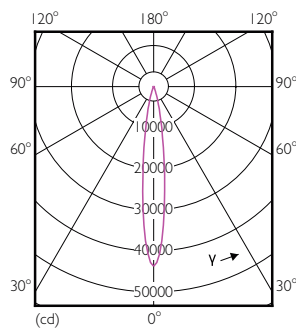

LEDspot E27 PAR30L 35W 6000K