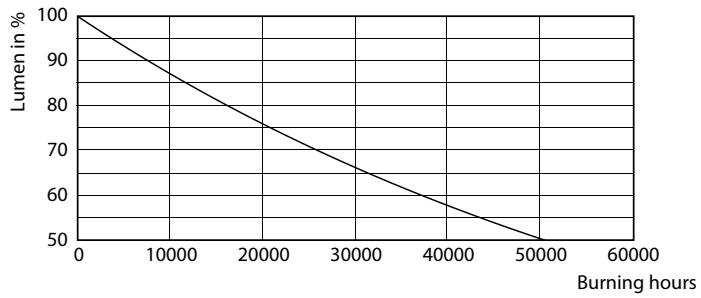

Product data

General Information	
Cap base	E27 [E27]
EU RoHS compliant	Yes
Nominal lifetime (nom.)	25000 h
Switching cycle	50,000X
Technical type	40-70W
Light Technical	
Colour Code	857 [CCT of 5,700 K]
Beam Angle (Nom)	15 °
Luminous flux (nom.)	4200 lm
Luminous intensity (nom.)	42000 cd
Colour designation	Daylight
Correlated Colour Temperature (Nom)	5700 K
Luminous efficacy (rated) (nom.)	105.00 lm/W
Colour consistency	<6
Colour rendering index (nom.)	82
LLMF at end of nominal lifetime (nom.)	70 %

Photometric data

LEDspot E27 PAR30L 35W 6000K

LEDspot E27 PAR30L 35W 6000K

MASTER LEDspot PAR High Lumen

Lifetime

LEDspot E27 PAR30L 35W 4000K

LEDspot E27 PAR30L 35W 4000K