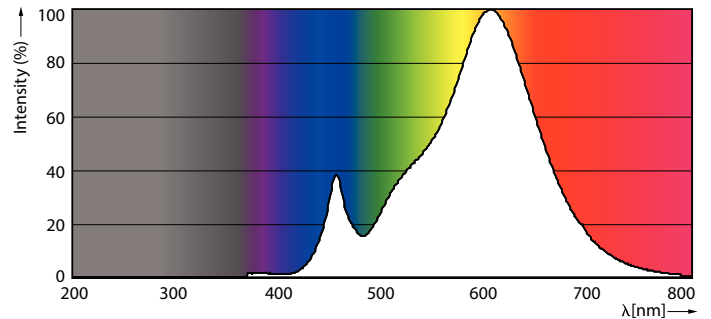

LEDspot MAS 41W E27 PAR30L 827 30D ND

LEDspot MAS 41W E27 PAR30L 827 30D ND