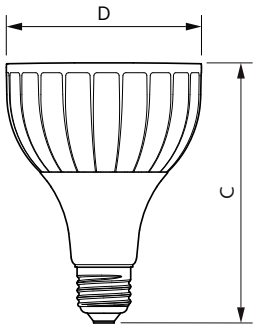

MASTER LEDspot PAR High Lumen

Energy consumption kWh/1,000 hours	40 kWh
Product Data	
Full product code	871869675939400
Order product name	Master LED PAR30L 40W 30D 827
EAN/UPC – product	8718696759394
Order code	75939400

Numerator – quantity per pack	1
SAP numerator – packs per outer box	6
Material no. (12 NC)	929001374708
Net Weight (Piece)	0.410 kg

Dimensional drawing

PAR30L 40-35W 4500lm 30D 2700K E27 ND

Product	D	C
Master LED PAR30L 40W 30D 827	95.5 mm	129 mm