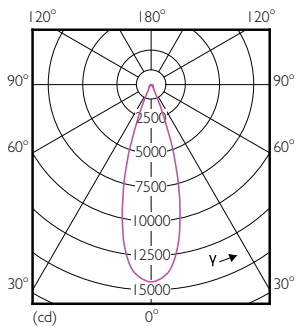

Photometric data

LEDspot MAS 41W E27 PAR30L 827 30D ND