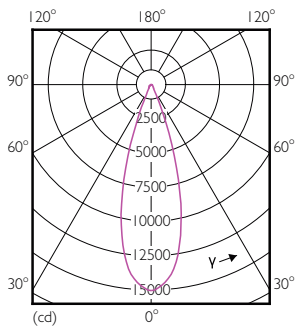

Photometric data

LEDspot MAS 41W E27 PAR30L 830 30D ND