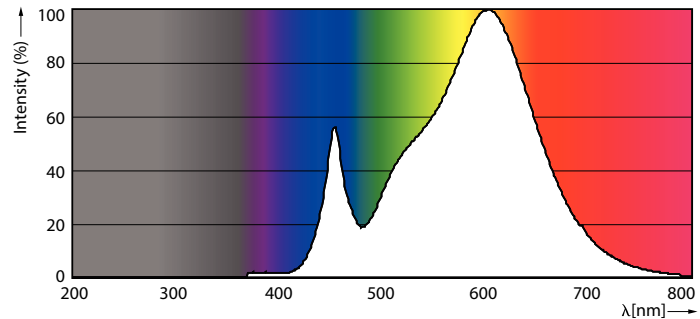

LEDspot MAS 41W E27 PAR30L 830 30D ND

LEDspot MAS 41W E27 PAR30L 830 30D ND