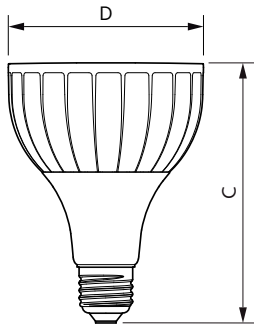

MASTER LEDspot PAR High Lumen

Energy consumption kWh/1,000 hours	40 kWh
Product Data	
Full product code	871869675941700
Order product name	Master LED PAR30L 40W 30D 830
EAN/UPC – product	8718696759417
Order code	75941700

Numerator – quantity per pack	1
SAP numerator – packs per outer box	6
Material no. (12 NC)	929001374808
Net Weight (Piece)	0.410 kg

Dimensional drawing

PAR30L 40-35W 4500lm 30D 3000K E27 ND

Product	D	C
Master LED PAR30L 40W 30D 830	95.5 mm	129 mm