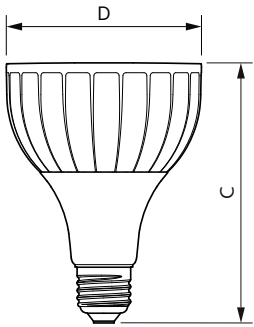

MASTER LEDspot PAR High Lumen

Energy consumption kWh/1,000 hours	40 kWh
Product Data	
Full product code	871869675945500
Order product name	Master LED PAR30L 40W 30D 840
EAN/UPC – product	8718696759455
Order code	75945500

Numerator – quantity per pack	1
SAP numerator – packs per outer box	6
Material no. (12 NC)	929001374908
Net Weight (Piece)	0.410 kg

Dimensional drawing

PAR30L 40-35W 4500lm 30D 4000K E27 ND

Product	D	C
Master LED PAR30L 40W 30D 840	95.5 mm	129 mm