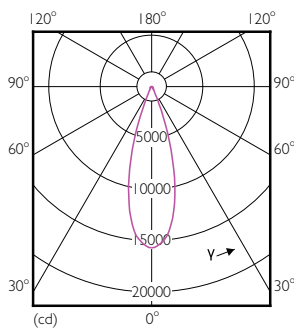

LEDspot E27 PAR30L 40W 4000K