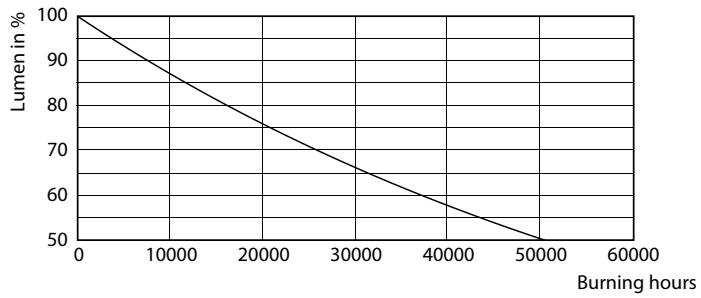

Product data

General Information	
Cap base	E27 [E27]
EU RoHS compliant	Yes
Nominal lifetime (nom.)	25000 h
Switching cycle	50,000X
Technical type	40-70W
Light Technical	
Colour Code	841 [CCT of 4100K (841)]
Beam Angle (Nom)	30 °
Luminous flux (nom.)	4600 lm
Luminous intensity (nom.)	14000 cd
Colour designation	Cool White (CW)
Correlated Colour Temperature (Nom)	4000 K
Luminous efficacy (rated) (nom.)	115.00 lm/W
Colour consistency	<6
Colour rendering index (nom.)	82
LLMF at end of nominal lifetime (nom.)	70 %

Photometric data

LEDspot E27 PAR30L 40W 4000K

LEDspot E27 PAR30L 40W 4000K

MASTER LEDspot PAR High Lumen

Lifetime

LEDspot E27 PAR30L 35W 4000K

LEDspot E27 PAR30L 35W 4000K