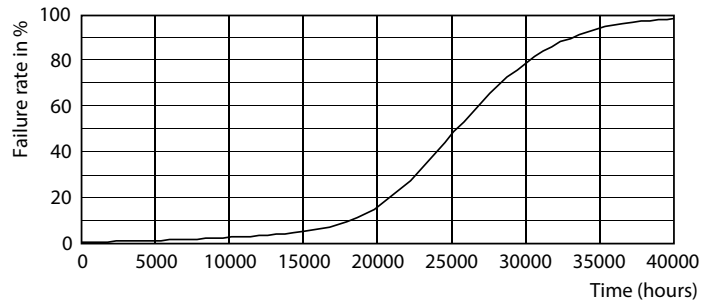

Product data

General Information	
Cap base	E27 [E27]
EU RoHS compliant	Yes
Nominal lifetime (nom.)	25000 h
Switching cycle	50,000X
Technical type	40-70W
Light Technical	
Colour Code	841 [CCT of 4100K (841)]
Beam Angle (Nom)	30 °
Luminous flux (nom.)	4600 lm
Luminous intensity (nom.)	14000 cd
Colour designation	Cool White (CW)
Correlated Colour Temperature (Nom)	4000 K
Luminous efficacy (rated) (nom.)	115.00 lm/W
Colour consistency	<6
Colour rendering index (nom.)	82
LLMF at end of nominal lifetime (nom.)	70 %

Photometric data

LEDspot E27 PAR30L 40W 4000K

LEDspot E27 PAR30L 40W 4000K

MASTER LEDspot PAR High Lumen

Lifetime

LEDspot E27 PAR30L 35W 4000K

LEDspot E27 PAR30L 35W 4000K