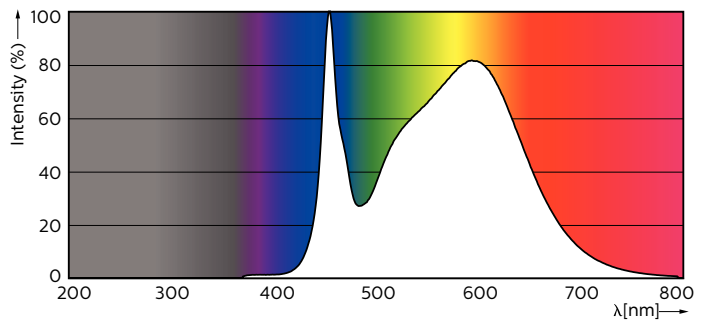

LEDtube 1200mm 15W G13 840 2500lm