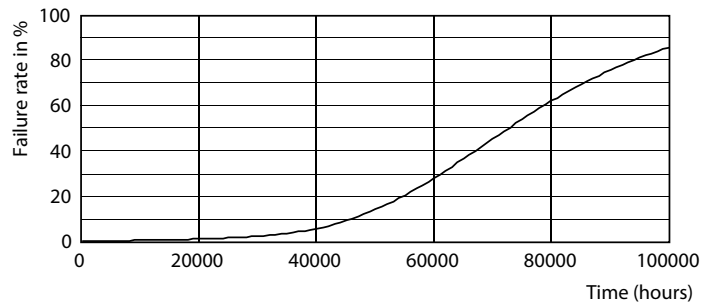

LEDtube G13 ND FailureRate

LEDtube G13 ND