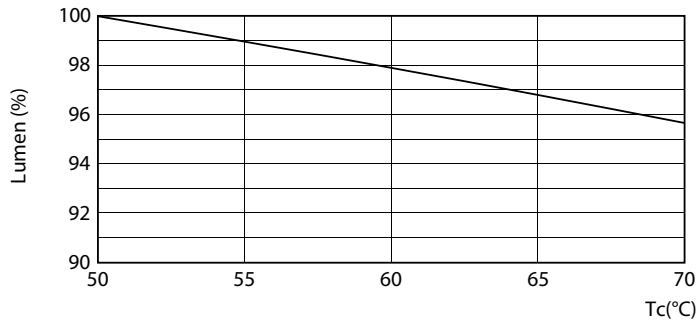

MASTER LEDtube EM/Mains

Lifetime

LEDtube G13 14.5W ND LumenVsTc