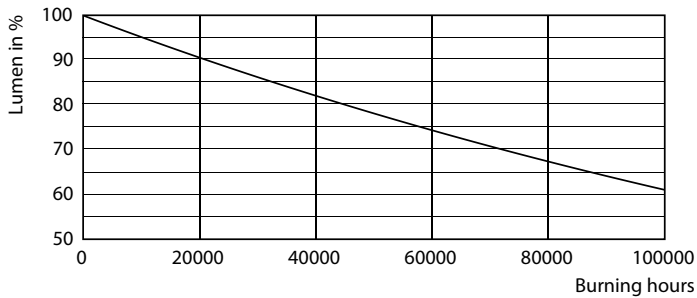

LEDtube 1200mm 15W G13 840 2500lm

LEDtube 1200mm 15W G13 840 2500lm

MASTER LEDtube EM/Mains

Photometric data

LEDtube 1200mm 15W G13 840 2500lm

Lifetime

LEDtube G13 ND

LEDtube G13 ND FailureRate