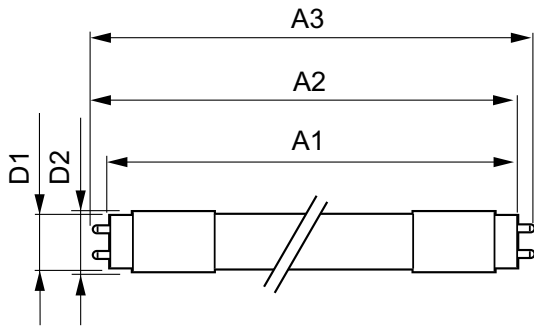

MASTER LEDtube EM/Mains

T-Case maximum (nom.)	55 °C
Controls and Dimming	
Dimmable	No
Mechanical and Housing	
Bulb material	Plastic
Product length	1200 mm
Approval and Application	
Energy efficiency label (EEL)	A++
Energy-saving product	Yes
Approval marks	CE marking RoHS compliance KEMA Keur certificate

Energy consumption kWh/1,000 hours	15 kWh
Product Data	
Full product code	871869673150500
Order product name	MASTER LEDtube 1200mm UE 14.5W 840 T8
EAN/UPC – product	8718696731505
Order code	73150500
SAP numerator – quantity per pack	1
Numerator – packs per outer box	10
SAP material	929001376802
SAP net weight (piece)	0.270 kg

Dimensional drawing

TLED 4ft 14.5-36W 2500lm 4000K G13 ND

Product	D1	D2	A1	A2	A3
MASTER LEDtube 1200mm UE 14.5W 840 T8	25.8 mm	28 mm	1198.2 mm	1205.3 mm	1212.4 mm

Photometric data

LEDtube 1200mm 15W G13 840 2500lm