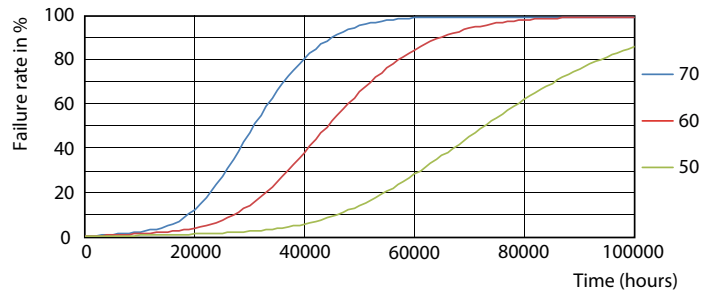

LEDtube 1200mm 15W G13 840 2500lm

LEDtube 1200mm 15W G13 840 2500lm

MASTER LEDtube EM/Mains

Photometric data

LEDtube 1200mm 15W G13 840 2500lm

Lifetime

LEDtube G13 ND

LEDtube G13 ND FailureRate