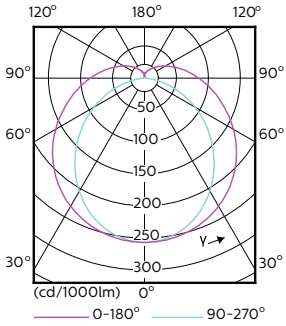

Dimensional drawing

TLED 4ft 14.5-36W 2500lm 4000K G13 ND

Product	D1	D2	A1	A2	A3
MASTER LEDtube 1200mm UE 14.5W 840 T8	25.8 mm	28 mm	1198.2 mm	1205.3 mm	1212.4 mm

Photometric data

General Uniform Lighting
1 x T840 14.5W/36W LED Tube
Page 11

LEDtube 1200mm 15W G13 840 2500lm

LEDtube 1200mm 15W G13 840 2500lm

MASTER LEDtube EM/Mains

Photometric data

LEDtube 1200mm 15W G13 840 2500lm

Lifetime

LEDtube G13 ND

LEDtube G13 ND FailureRate