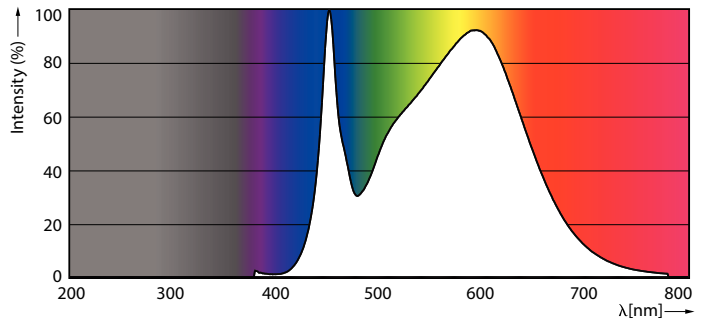

ESSENTIAL LEDtube 8W G5 840 APR