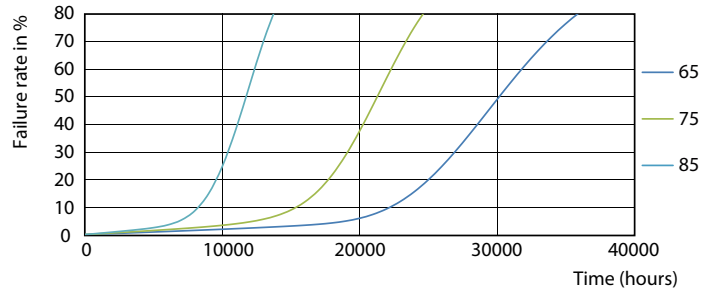

Product data

General Information	
Cap base	G5 [G5]
EU RoHS compliant	Yes
Nominal lifetime (nom.)	30000 h
Switching cycle	50,000X
Light Technical	
Colour Code	841 [CCT of 4100K (841)]
Beam Angle (Nom)	200 °
Luminous flux (nom.)	1050 lm
Colour designation	Cool White (CW)
Correlated Colour Temperature (Nom)	4000 K
Luminous efficacy (rated) (nom.)	131.00 lm/W
Colour consistency	<6
Colour rendering index (nom.)	80
LLMF at end of nominal lifetime (nom.)	70 %
Operating and Electrical	
Input frequency	50 to 60 Hz
Power (Rated) (Nom)	8 W
Lamp current (max.)	89 mA
Lamp current (min.)	39 mA
Starting time (nom.)	0.5 s

Photometric data

ESSENTIAL LEDtube 8W G5 840 APR

ESSENTIAL LEDtube 8W G5 840 APR

ESSENTIAL LEDtube 8W G5 840 APR

Essential LEDtube

Lifetime

ESSENTIAL LEDtube 8-16W G5 830-865 APR

ESSENTIAL LEDtube 8-16W G5 830-865 APR