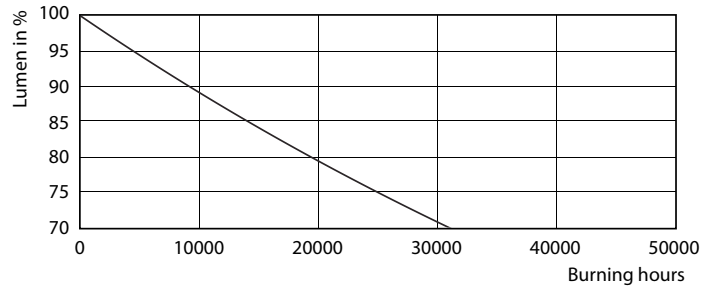

Product data

General Information	
Cap base	G5 [G5]
EU RoHS compliant	Yes
Nominal lifetime (nom.)	30000 h
Switching cycle	50,000X
Light Technical	
Colour Code	841 [CCT of 4100K (841)]
Beam Angle (Nom)	200 °
Luminous flux (nom.)	1050 lm
Colour designation	Cool White (CW)
Correlated Colour Temperature (Nom)	4000 K
Luminous efficacy (rated) (nom.)	131.00 lm/W
Colour consistency	<6
Colour rendering index (nom.)	80
LLMF at end of nominal lifetime (nom.)	70 %
Operating and Electrical	
Input frequency	50 to 60 Hz
Power (Rated) (Nom)	8 W
Lamp current (max.)	89 mA
Lamp current (min.)	39 mA
Starting time (nom.)	0.5 s

Photometric data

ESSENTIAL LEDtube 8W G5 840 APR

ESSENTIAL LEDtube 8W G5 840 APR

ESSENTIAL LEDtube 8W G5 840 APR

Essential LEDtube

Lifetime

ESSENTIAL LEDtube 8-16W G5 830-865 APR

ESSENTIAL LEDtube 8-16W G5 830-865 APR