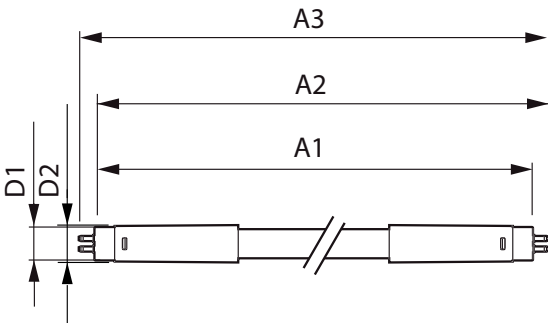

Essential LEDtube

Energy consumption kWh/1,000 hours 8 kWh

Product Data

Full product code	871869673198700
Order product name	CorePro LEDtube 600mm 8W840 G5 I APR
EAN/UPC – product	8718696731987
Order code	73198700

SAP numerator – quantity per pack	1
Numerator – packs per outer box	20
SAP material	929001380708
SAP net weight (piece)	0.080 kg

Dimensional drawing

TLED 600mm 100-240V 8-14W 1050lm 4000K

Product	D1	D2	A1	A2	A3
CorePro LEDtube 600mm 8W840 G5 I APR	15.8 mm	19 mm	549 mm	556.1 mm	563.2 mm

Photometric data