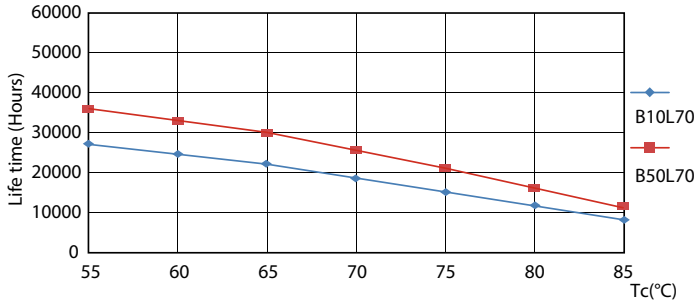

Product data

General Information	
Cap base	G5 [G5]
EU RoHS compliant	Yes
Nominal lifetime (nom.)	30000 h
Switching cycle	50,000X
Light Technical	
Colour Code	841 [CCT of 4100K (841)]
Beam Angle (Nom)	200 °
Luminous flux (nom.)	1050 lm
Colour designation	Cool White (CW)
Correlated Colour Temperature (Nom)	4000 K
Luminous efficacy (rated) (nom.)	131.00 lm/W
Colour consistency	<6
Colour rendering index (nom.)	80
LLMF at end of nominal lifetime (nom.)	70 %
Operating and Electrical	
Input frequency	50 to 60 Hz
Power (Rated) (Nom)	8 W
Lamp current (max.)	89 mA
Lamp current (min.)	39 mA
Starting time (nom.)	0.5 s

Photometric data

ESSENTIAL LEDtube 8W G5 840 APR

ESSENTIAL LEDtube 8W G5 840 APR

ESSENTIAL LEDtube 8W G5 840 APR

Essential LEDtube

Lifetime

ESSENTIAL LEDtube 8-16W G5 830-865 APR

ESSENTIAL LEDtube 8-16W G5 830-865 APR