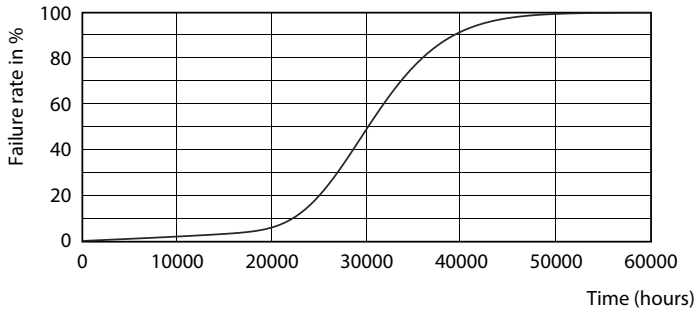

Product data

General Information	
Cap base	G5 [G5]
EU RoHS compliant	Yes
Nominal lifetime (nom.)	30000 h
Switching cycle	50,000X
Light Technical	
Colour Code	841 [CCT of 4100K (841)]
Beam Angle (Nom)	200 °
Luminous flux (nom.)	1050 lm
Colour designation	Cool White (CW)
Correlated Colour Temperature (Nom)	4000 K
Luminous efficacy (rated) (nom.)	131.00 lm/W
Colour consistency	<6
Colour rendering index (nom.)	80
LLMF at end of nominal lifetime (nom.)	70 %
Operating and Electrical	
Input frequency	50 to 60 Hz
Power (Rated) (Nom)	8 W
Lamp current (max.)	89 mA
Lamp current (min.)	39 mA
Starting time (nom.)	0.5 s

Photometric data

ESSENTIAL LEDtube 8W G5 840 APR

ESSENTIAL LEDtube 8W G5 840 APR

ESSENTIAL LEDtube 8W G5 840 APR

Essential LEDtube

Lifetime

ESSENTIAL LEDtube 8-16W G5 830-865 APR

ESSENTIAL LEDtube 8-16W G5 830-865 APR