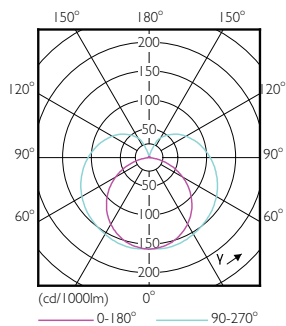

ESSENTIAL LEDtube 8W G5 865 APR

ESSENTIAL LEDtube 8W G5 840 APR