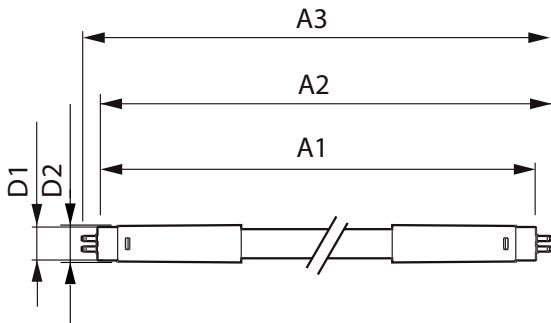

Product data

General Information		Warm-up time to 60% light (nom.)		0.5 s
Cap base	G5 [G5]	Power factor (nom.)	0.92	
EU RoHS compliant	Yes	Voltage (Nom)	100–240 V	
Nominal lifetime (nom.)	30000 h	Temperature		
Switching cycle	50,000X	T-ambient (max.)	45 °C	
Light Technical		T-ambient (min.)	-20 °C	
Colour Code	865 [CCT of 6,500 K]	T storage (max.)	65 °C	
Beam Angle (Nom)	200 °	T storage (min.)	-40 °C	
Luminous flux (nom.)	1050 lm	T-Case maximum (nom.)	70 °C	
Colour designation	Cool Daylight	Controls and Dimming		
Correlated Colour Temperature (Nom)	6500 K	Dimmable	No	
Luminous efficacy (rated) (nom.)	131.00 lm/W	Mechanical and Housing		
Colour consistency	<6	Product length	600 mm	
Colour rendering index (nom.)	80	Approval and Application		
LLMF at end of nominal lifetime (nom.)	70 %	Energy efficiency label (EEL)	A++	
Operating and Electrical		Energy-saving product	Yes	
Input frequency	50 to 60 Hz	Approval marks	CE marking RoHS compliance KEMA Keur certificate	
Power (Rated) (Nom)	8 W			
Lamp current (max.)	89 mA			
Lamp current (min.)	39 mA			
Starting time (nom.)	0.5 s			

Essential LEDtube

Energy consumption kWh/1,000 hours	8 kWh
Product Data	
Full product code	871869673200700
Order product name	CorePro LEDtube 600mm 8W865 G5 I APR
EAN/UPC – product	8718696732007
Order code	73200700

SAP numerator – quantity per pack	1
Numerator – packs per outer box	20
SAP material	929001380808
SAP net weight (piece)	0.080 kg

Dimensional drawing

TLED 600mm 100-240V 8-14W 1050lm 6500K

Product	D1	D2	A1	A2	A3
CorePro LEDtube 600mm 8W865 G5 I APR	15.8 mm	19 mm	549 mm	556.1 mm	563.2 mm