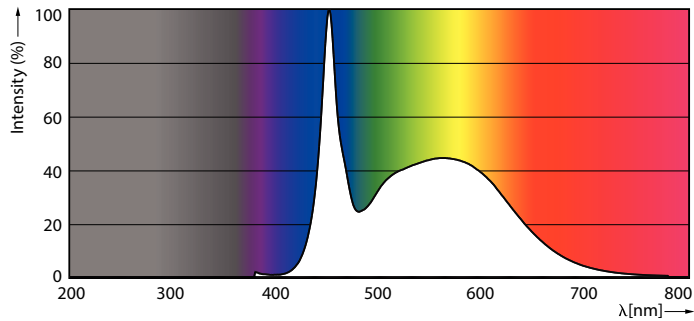

ESSENTIAL LEDtube 8W G5 865 APR