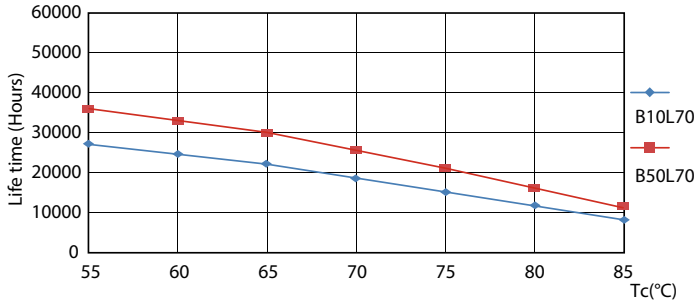

Product data

General Information		Warm-up time to 60% light (nom.)		0.5 s
Cap base	G5 [G5]	Power factor (nom.)	0.92	
EU RoHS compliant	Yes	Voltage (Nom)	100–240 V	
Nominal lifetime (nom.)	30000 h	Temperature		
Switching cycle	50,000X	T-ambient (max.)	45 °C	
Light Technical		T-ambient (min.)	-20 °C	
Colour Code	865 [CCT of 6,500 K]	T storage (max.)	65 °C	
Beam Angle (Nom)	200 °	T storage (min.)	-40 °C	
Luminous flux (nom.)	1050 lm	T-Case maximum (nom.)	70 °C	
Colour designation	Cool Daylight	Controls and Dimming		
Correlated Colour Temperature (Nom)	6500 K	Dimmable	No	
Luminous efficacy (rated) (nom.)	131.00 lm/W	Mechanical and Housing		
Colour consistency	<6	Product length	600 mm	
Colour rendering index (nom.)	80	Approval and Application		
LLMF at end of nominal lifetime (nom.)	70 %	Energy efficiency label (EEL)	A++	
Operating and Electrical		Energy-saving product	Yes	
Input frequency	50 to 60 Hz	Approval marks	CE marking RoHS compliance KEMA Keur certificate	
Power (Rated) (Nom)	8 W			
Lamp current (max.)	89 mA			
Lamp current (min.)	39 mA			
Starting time (nom.)	0.5 s			

Photometric data

ESSENTIAL LEDtube 8W G5 865 APR

ESSENTIAL LEDtube 8W G5 865 APR

ESSENTIAL LEDtube 8W G5 840 APR

Essential LEDtube

Lifetime

ESSENTIAL LEDtube 8-16W G5 830-865 APR

ESSENTIAL LEDtube 8-16W G5 830-865 APR