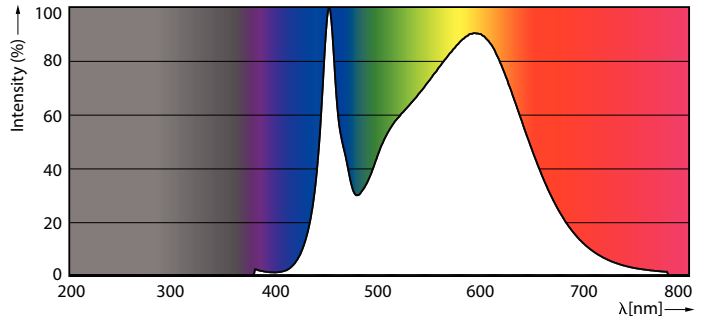

ESSENTIAL LEDtube 16W G5 840 APR