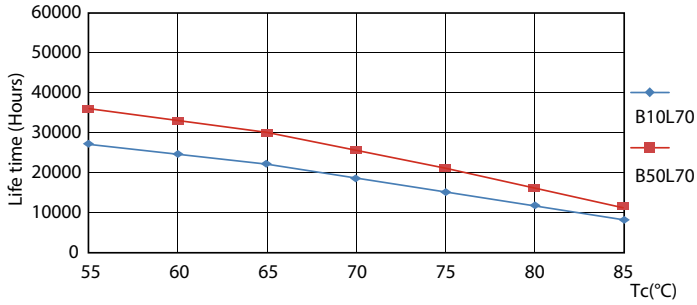

Product data

General Information		Warm-up time to 60% light (nom.)	
Cap base	G5 [G5]		0.5 s
EU RoHS compliant	Yes	Power factor (nom.)	0.92
Nominal lifetime (nom.)	30000 h	Voltage (Nom)	100–240 V
Switching cycle	50,000X	Temperature	
Light Technical		T-ambient (max.)	45 °C
Colour Code	841 [CCT of 4100K (841)]	T-ambient (min.)	-20 °C
Beam Angle (Nom)	200 °	T storage (max.)	65 °C
Luminous flux (nom.)	2100 lm	T storage (min.)	-40 °C
Colour designation	Cool White (CW)	T-Case maximum (nom.)	70 °C
Correlated Colour Temperature (Nom)	4000 K	Controls and Dimming	
Luminous efficacy (rated) (nom.)	131.00 lm/W	Dimmable	No
Colour consistency	<6	Mechanical and Housing	
Color rendering index (nom.)	80	Product length	1200 mm
LLMF at end of nominal lifetime (nom.)	70 %	Approval and Application	
Operating and Electrical		Energy efficiency label (EEL)	A++
Input frequency	50 to 60 Hz	Energy-saving product	Yes
Power (Rated) (Nom)	16 W	Approval marks	CE marking RoHS compliance KEMA Keur certificate
Lamp current (max.)	178 mA		
Lamp current (min.)	77 mA		
Starting time (nom.)	0.5 s		

Photometric data

ESSENTIAL LEDtube 16W G5 840 APR

ESSENTIAL LEDtube 16W G5 840 APR

ESSENTIAL LEDtube 16W G5 840 APR

Essential LEDtube

Lifetime

ESSENTIAL LEDtube 8-16W G5 830-865 APR

ESSENTIAL LEDtube 8-16W G5 830-865 APR