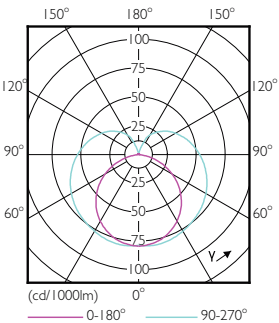

ESSENTIAL LEDtube 16W G5 840 APR

ESSENTIAL LEDtube 16W G5 840 APR