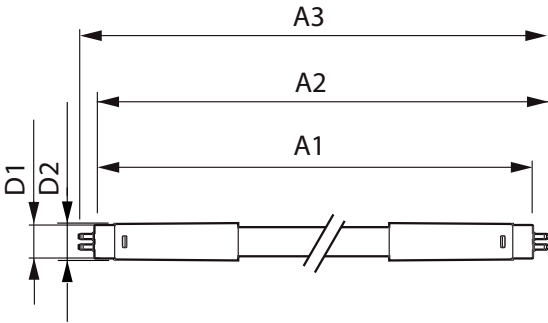

Product data

General Information		Warm-up time to 60% light (nom.)	
Cap base	G5 [G5]		0.5 s
EU RoHS compliant	Yes	Power factor (nom.)	0.92
Nominal lifetime (nom.)	30000 h	Voltage (Nom)	100–240 V
Switching cycle	50,000X	Temperature	
Light Technical		T-ambient (max.)	45 °C
Colour Code	841 [CCT of 4100K (841)]	T-ambient (min.)	-20 °C
Beam Angle (Nom)	200 °	T storage (max.)	65 °C
Luminous flux (nom.)	2100 lm	T storage (min.)	-40 °C
Colour designation	Cool White (CW)	T-Case maximum (nom.)	70 °C
Correlated Colour Temperature (Nom)	4000 K	Controls and Dimming	
Luminous efficacy (rated) (nom.)	131.00 lm/W	Dimmable	No
Colour consistency	<6	Mechanical and Housing	
Color rendering index (nom.)	80	Product length	1200 mm
LLMF at end of nominal lifetime (nom.)	70 %	Approval and Application	
Operating and Electrical		Energy efficiency label (EEL)	A++
Input frequency	50 to 60 Hz	Energy-saving product	Yes
Power (Rated) (Nom)	16 W	Approval marks	CE marking RoHS compliance KEMA Keur certificate
Lamp current (max.)	178 mA		
Lamp current (min.)	77 mA		
Starting time (nom.)	0.5 s		

Essential LEDtube

Energy consumption kWh/1,000 hours 16 kWh

Product Data

Full product code	871869673204500
Order product name	CorePro LEDtube 1200mm 16W840 G5 I APR
EAN/UPC – product	8718696732045
Order code	73204500

SAP numerator – quantity per pack 1

SAP numerator – packs per outer box 20

Material no. (12 NC) 929001381008

SAP net weight (piece) 0.160 kg

Dimensional drawing

TLED 1200mm 100-240V 16-28W 4000K

Product	D1	D2	A1	A2	A3
CorePro LEDtube 1200mm 16W840 G5 I APR	15.8 mm	19 mm	1149 mm	1156.1 mm	1163.2 mm